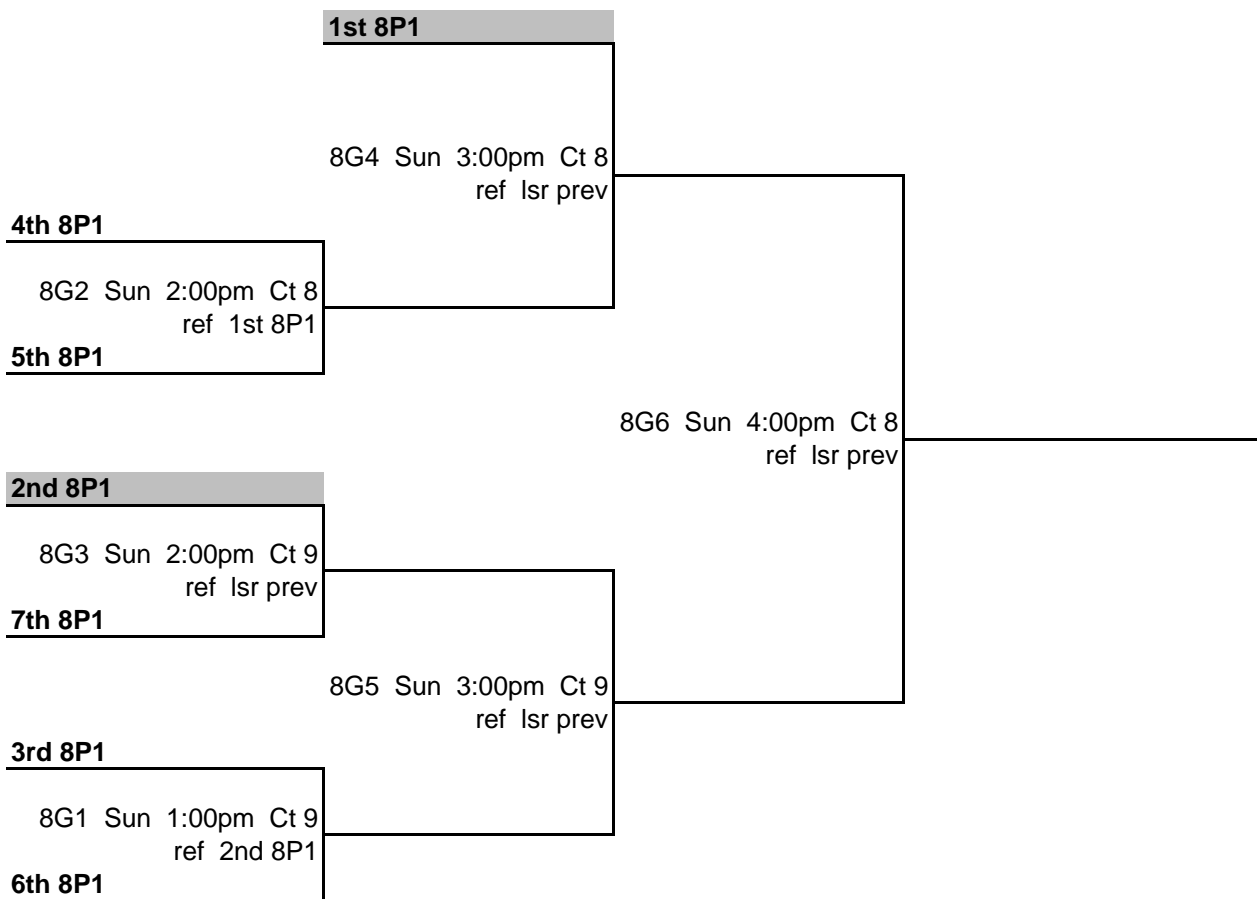

7B7 Sun 11:00am Ct 6
ref Isr prev

Isr 7B3

Isr 7B2

7B8 Sun 11:00am Ct 7
ref Isr prev

Isr 7B4

Referee prior match on same court

18s Gold

MidAmerica Volleyball - Club Challenge 2/20/10 - 2/21/10