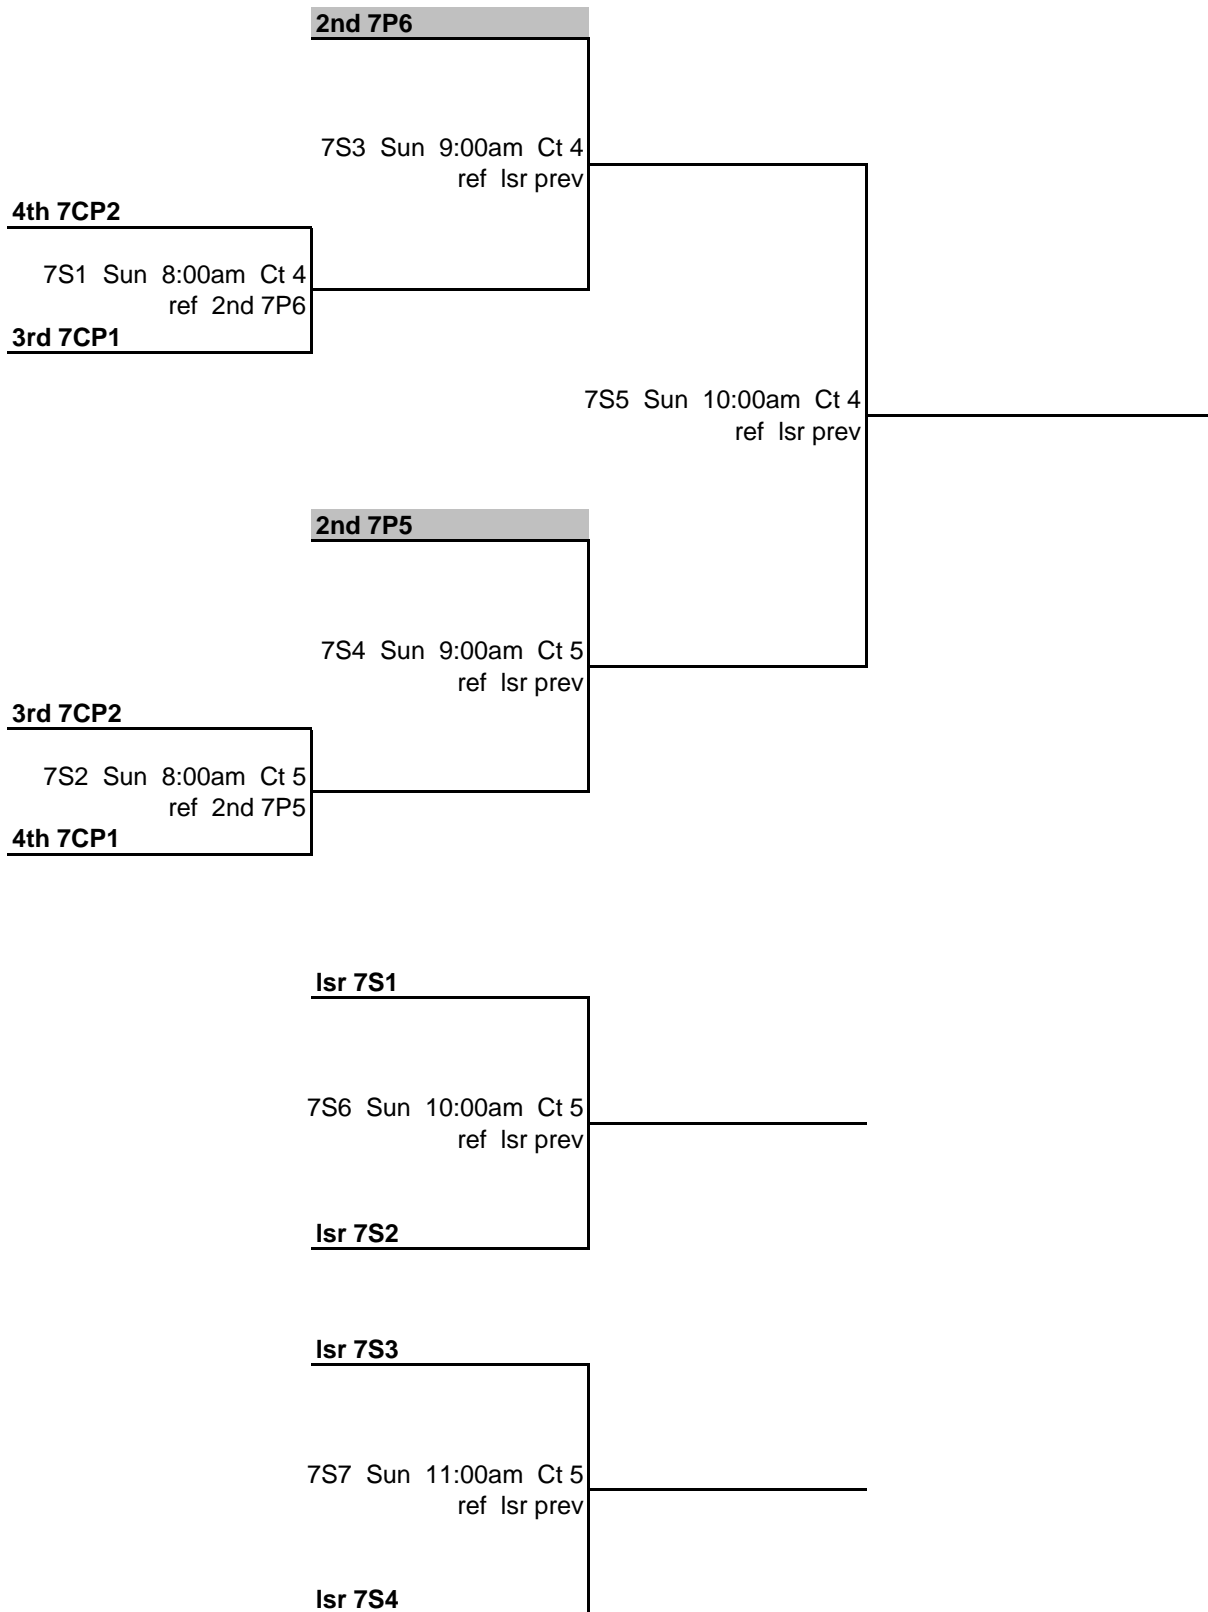

17s Silver

MidAmerica Volleyball - Club Challenge 2/20/10 - 2/21/10

Referee prior match on same court