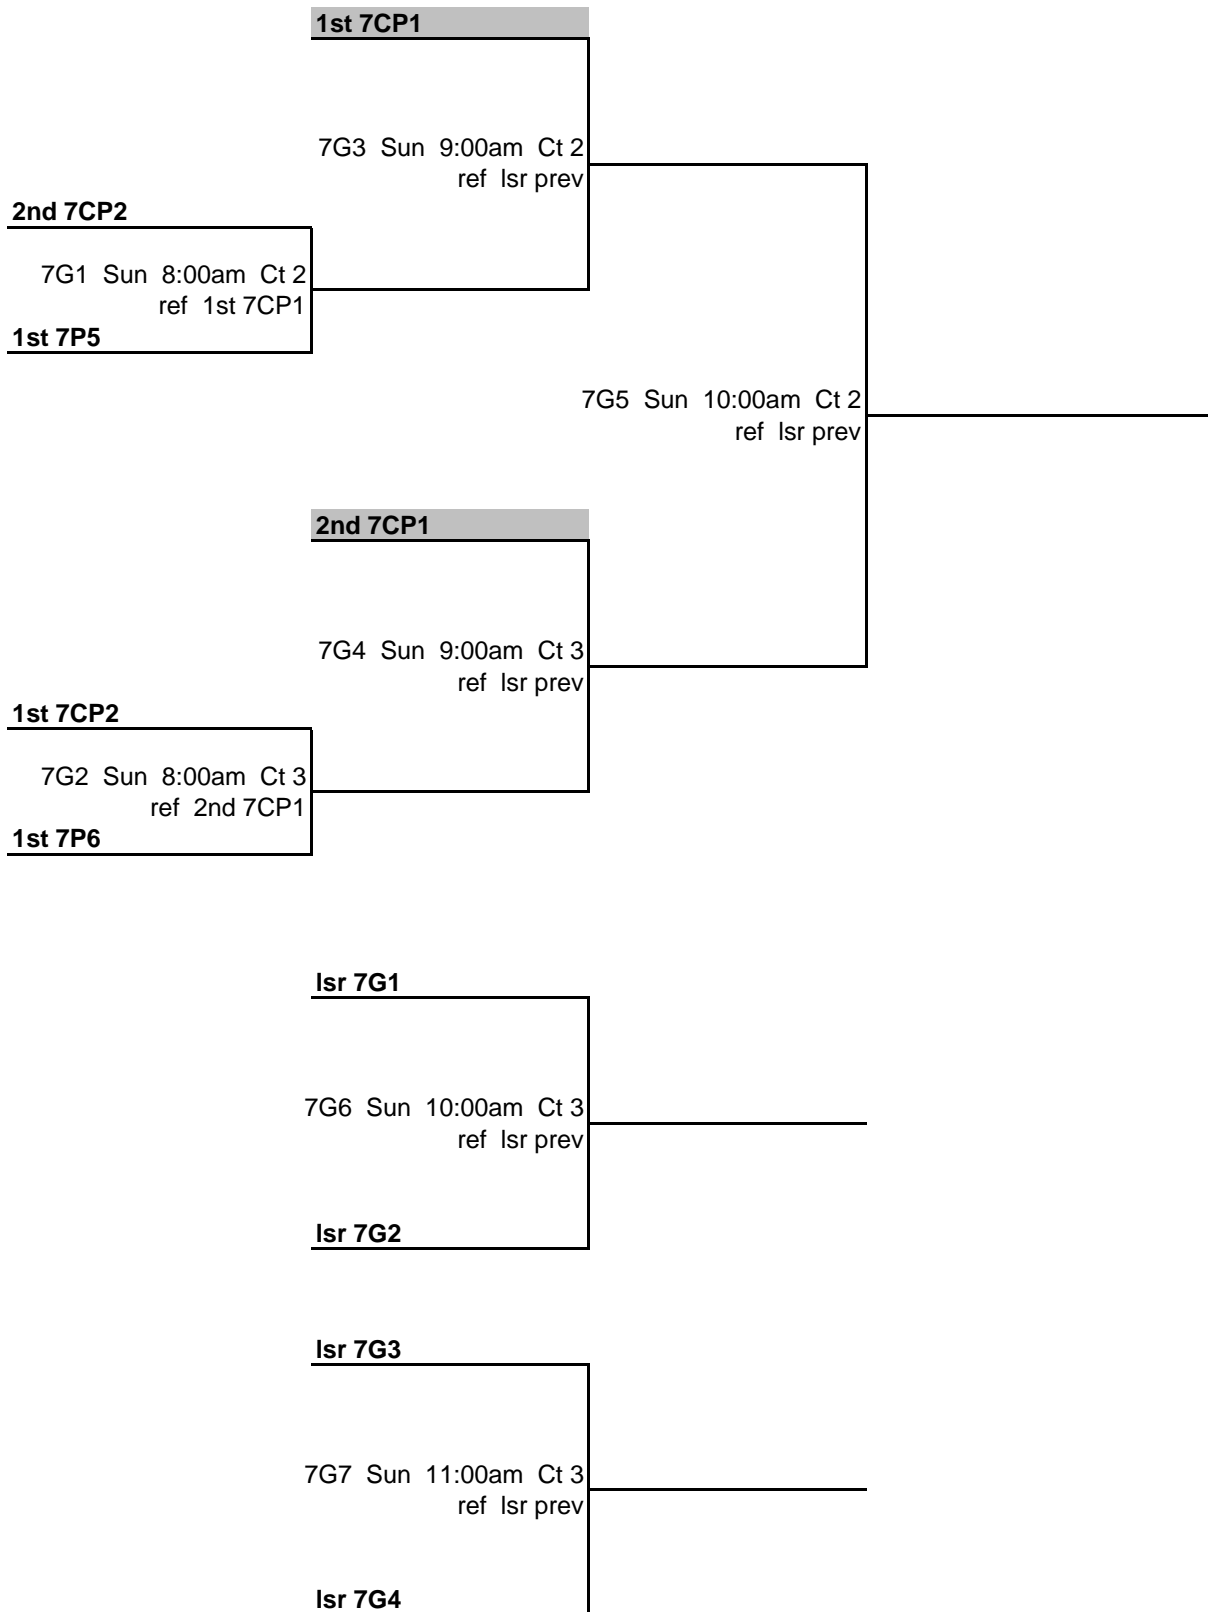

17s Gold

MidAmerica Volleyball - Club Challenge 2/20/10 - 2/21/10

Referee prior match on same court