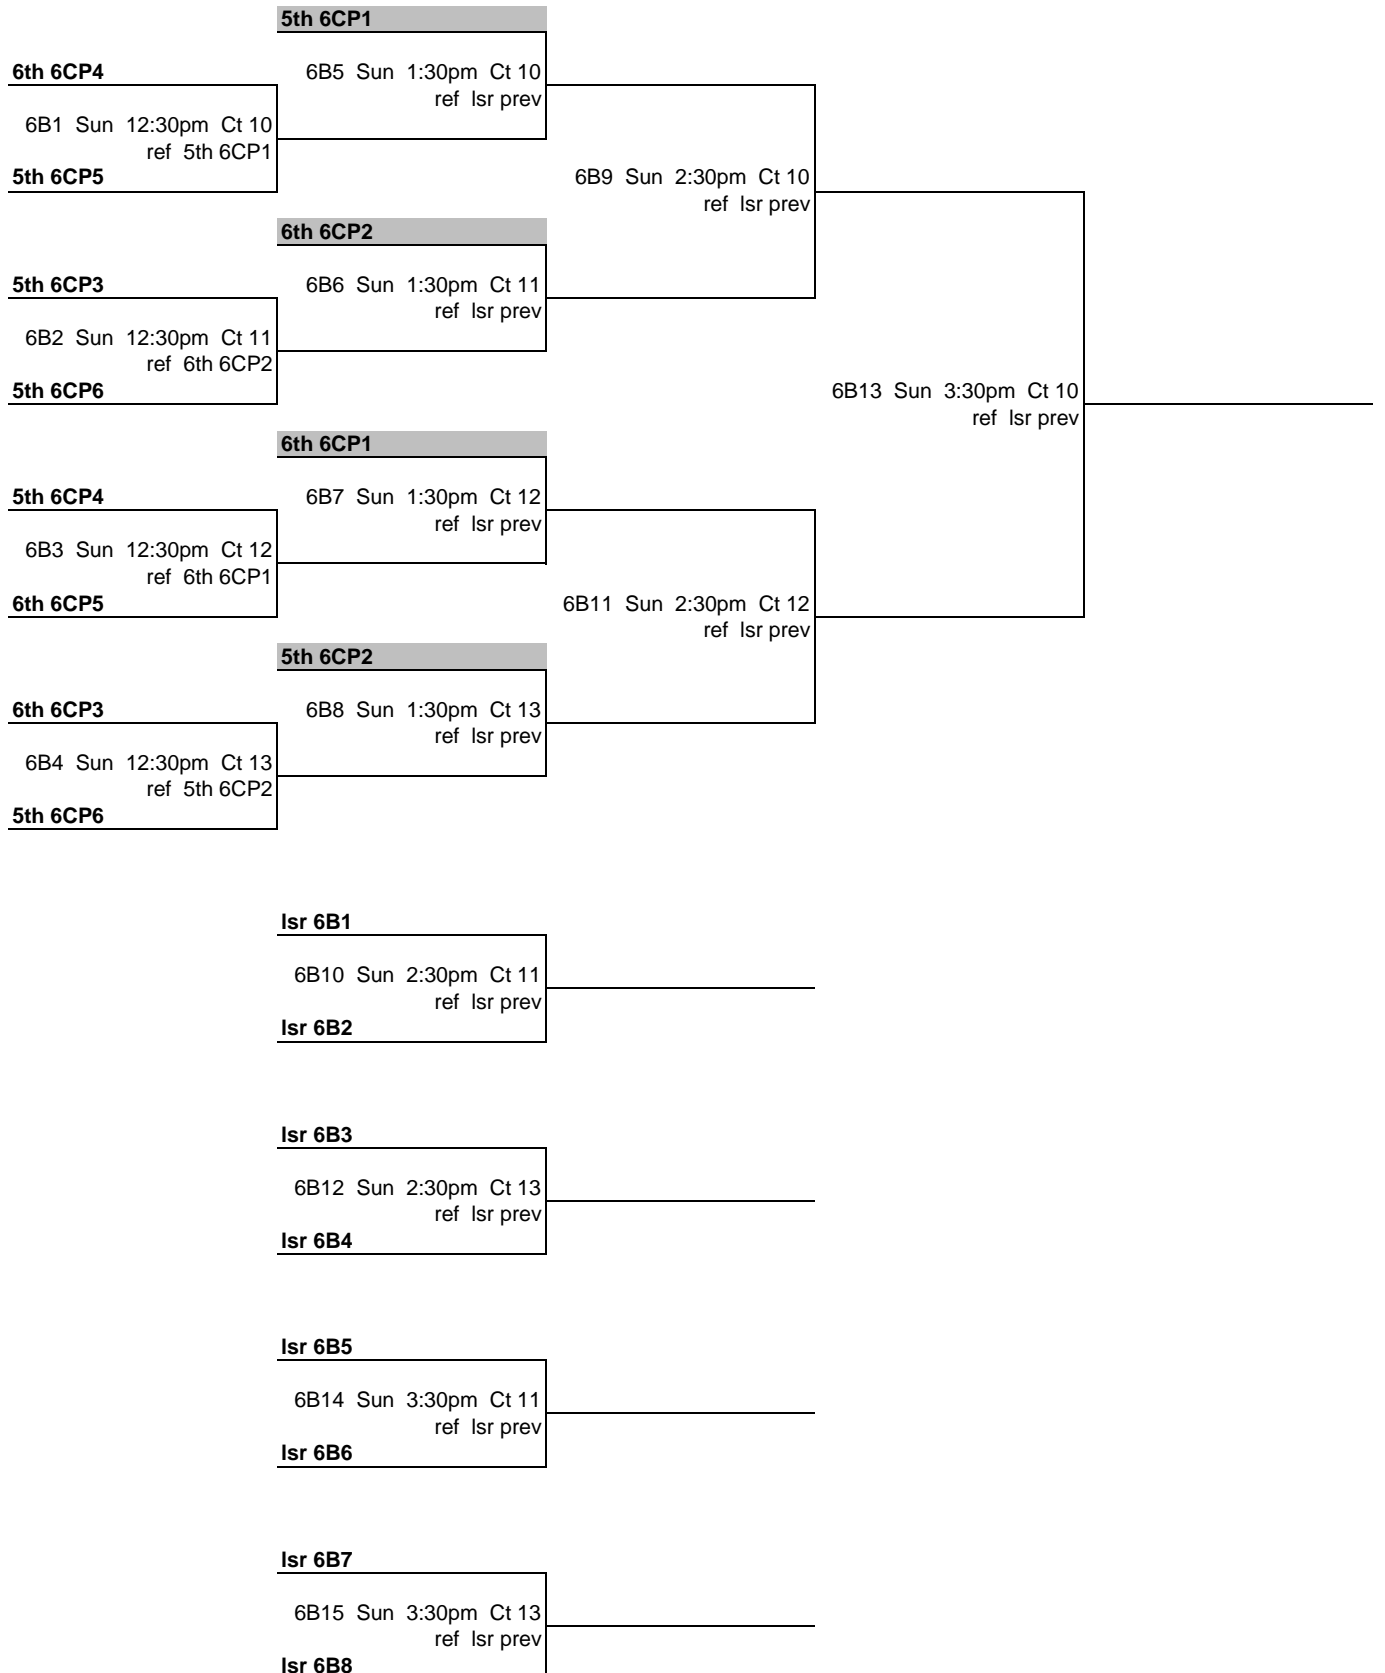

16s Bronze

MidAmerica Volleyball - Club Challenge 2/20/10 - 2/21/10

Referee prior match on same court