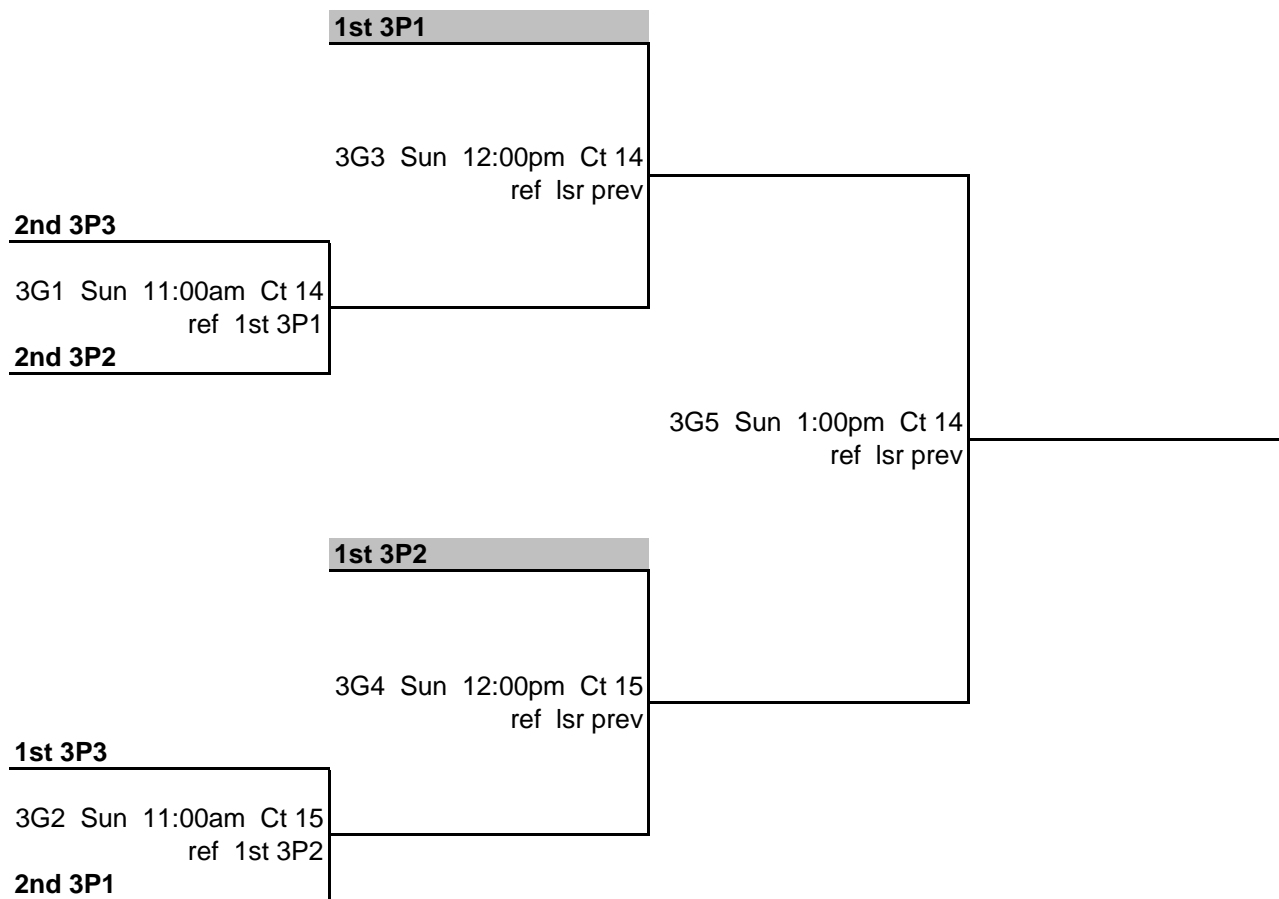

Sat 6:30pm Court 8

3rd 7P4

Loser - 6th 7CP2

Winner - 5th 7CP2

13s Gold

MidAmerica Volleyball - Club Challenge 2/20/10 - 2/21/10

Referee prior match on same court

13s Silver
MidAmerica Volleyball - Club Challenge 2/20/10 - 2/21/10