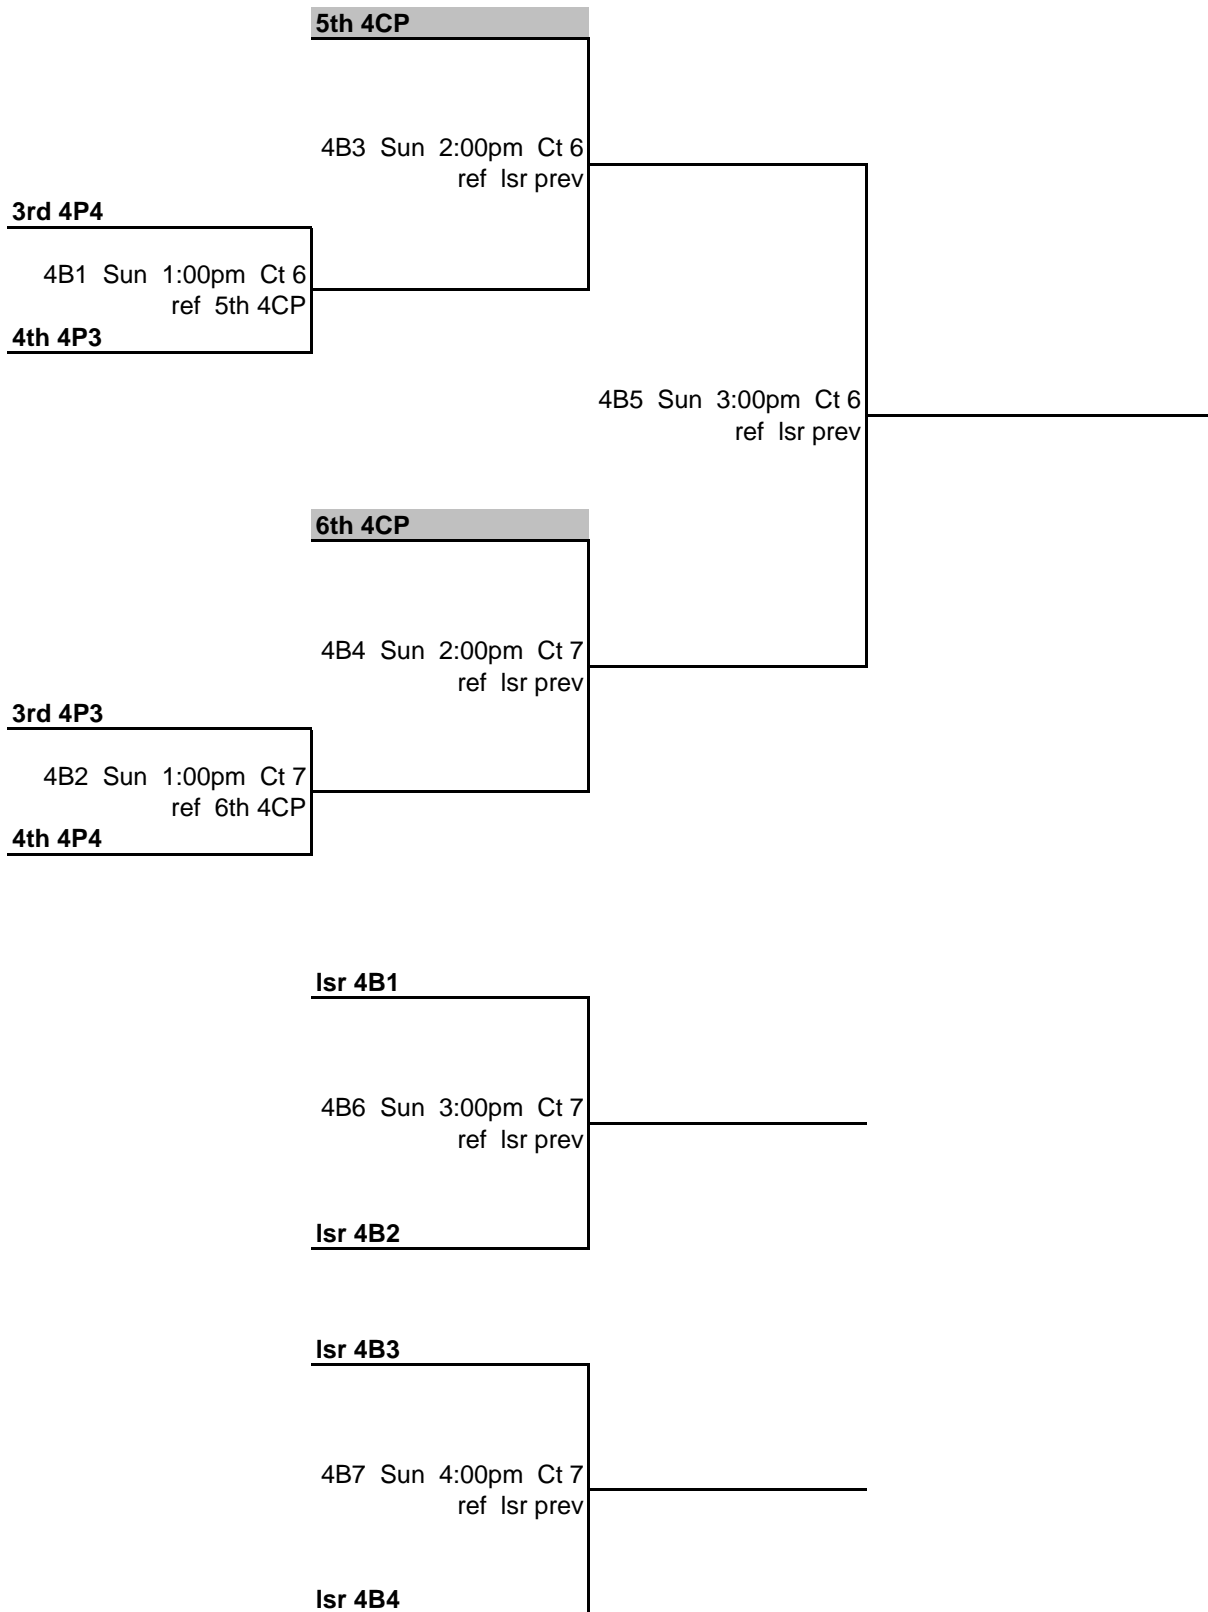

14s Bronze

MidAmerica Volleyball - Club Challenge 2/20/10 - 2/21/10

Referee prior match on same court