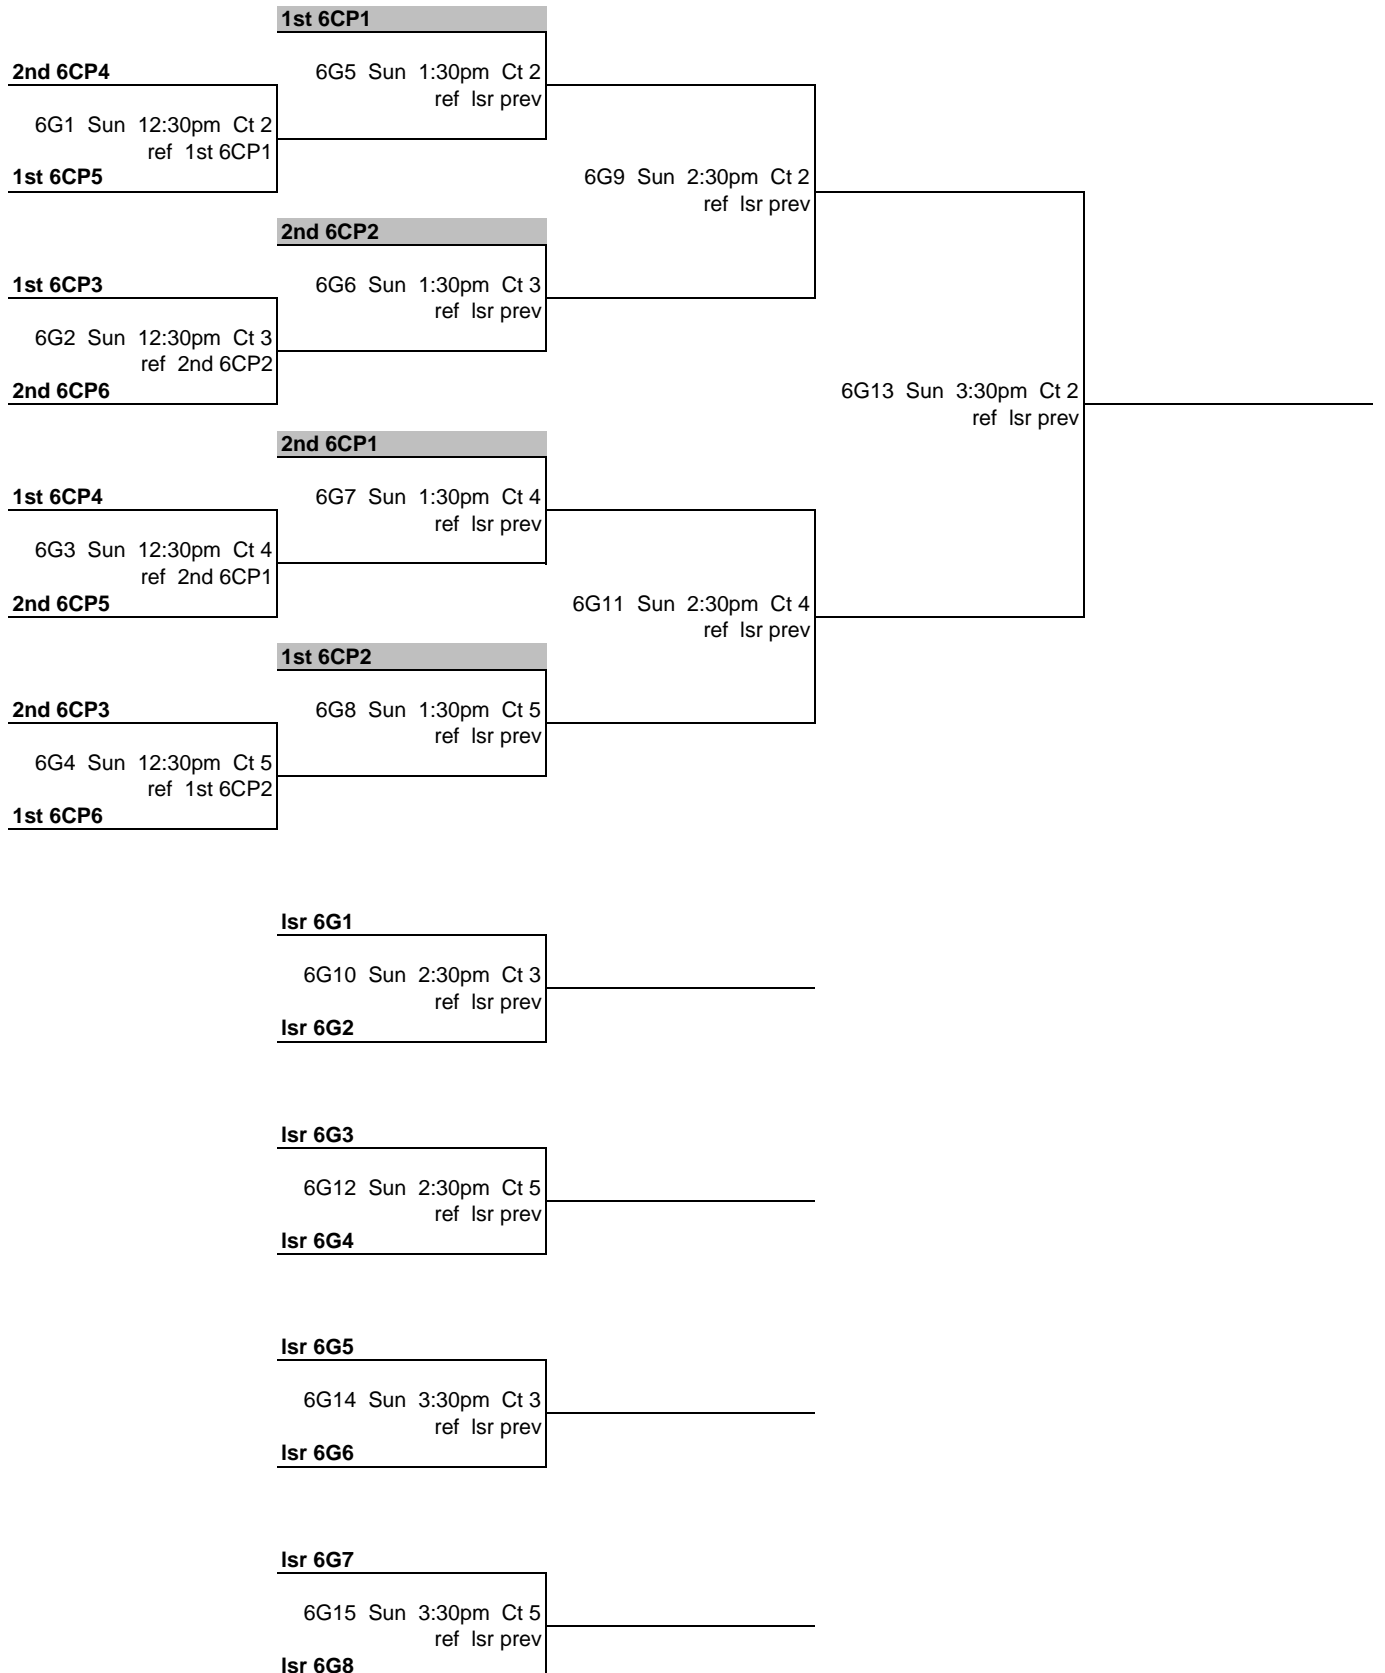

16s Gold

MidAmerica Volleyball - Club Challenge 2/20/10 - 2/21/10

Referee prior match on same court