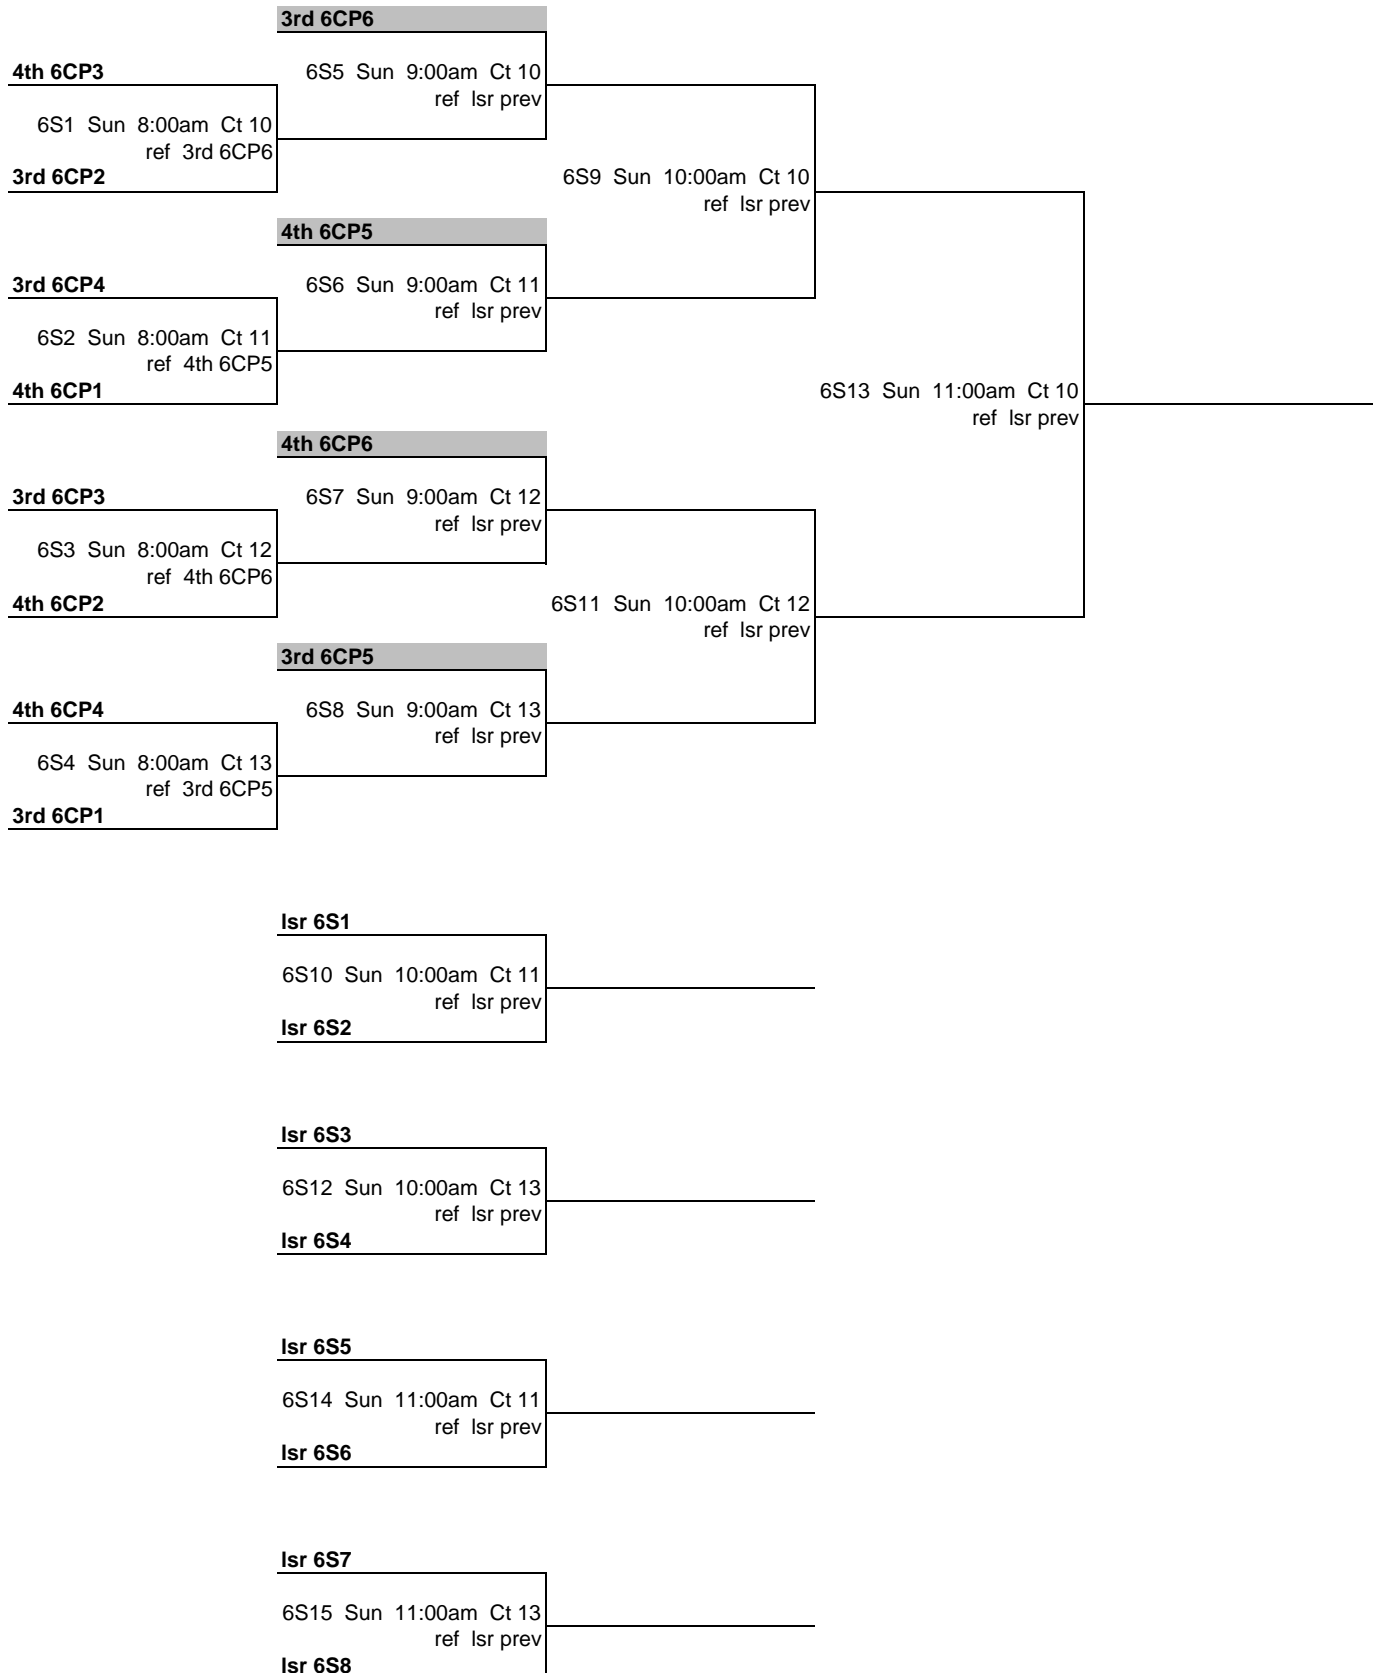

16s Silver

MidAmerica Volleyball - Club Challenge 2/20/10 - 2/21/10

Referee prior match on same court