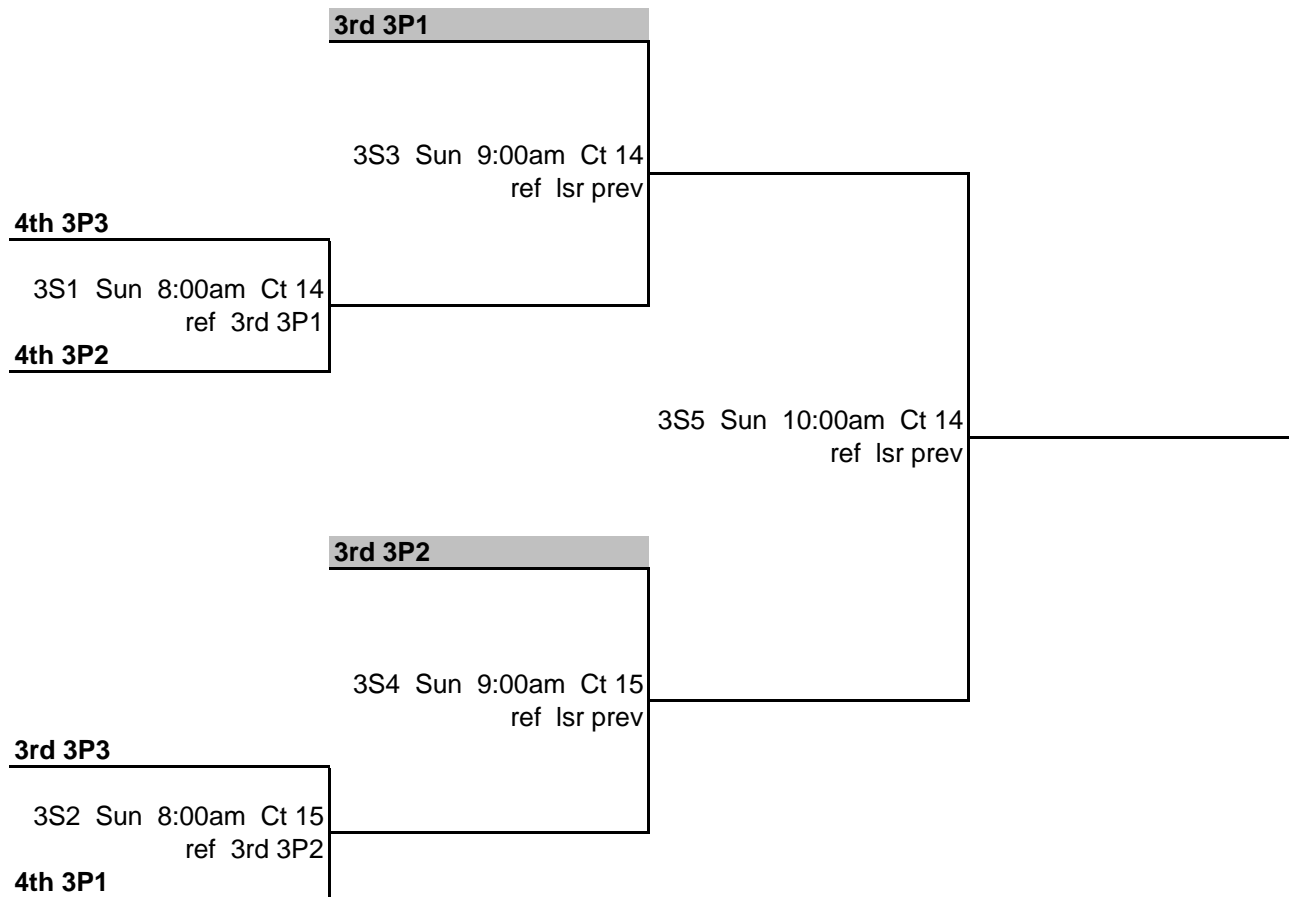

Sat 6:30pm Court 8

3rd 7P4

Loser - 6th 7CP2

Winner - 5th 7CP2

13s Gold

MidAmerica Volleyball - Club Challenge 2/20/10 - 2/21/10

Referee prior match on same court

13s Silver
MidAmerica Volleyball - Club Challenge 2/20/10 - 2/21/10