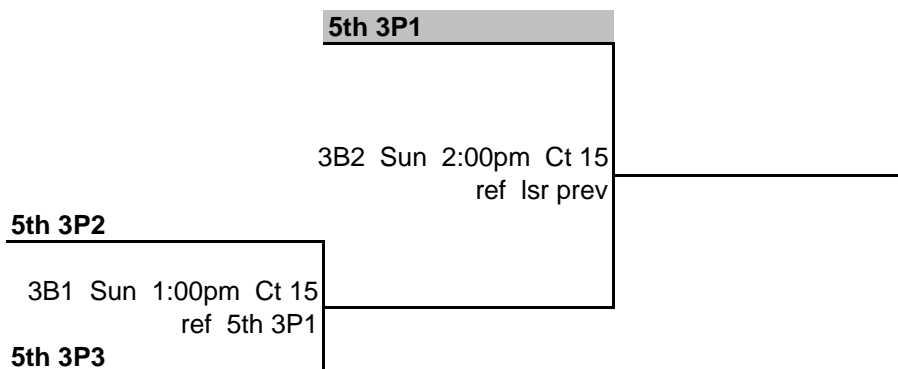

13s Bronze
MidAmerica Volleyball - Club Challenge 2/20/10 - 2/21/10

Referee prior match on same court