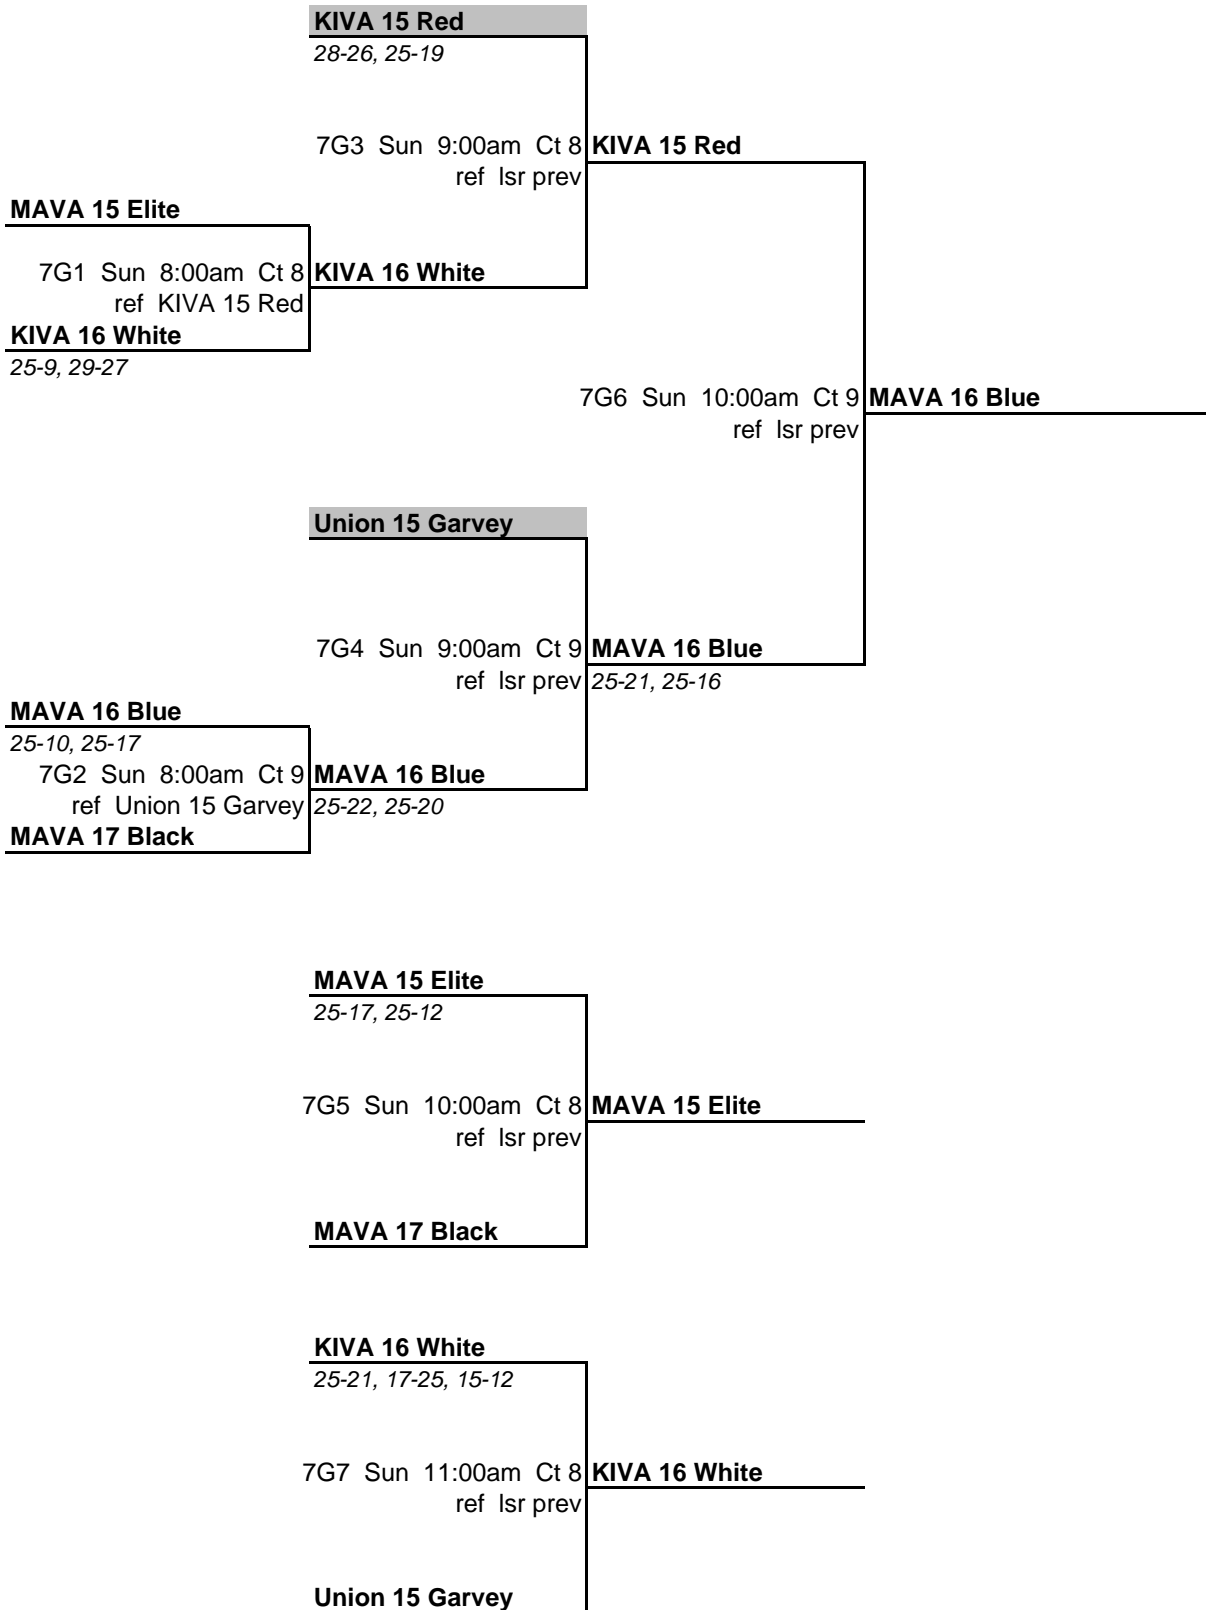

17s Gold

MidAmerica Volleyball - Kickoff Classic 1/9/10 - 1/10/10

Referee prior match on same court