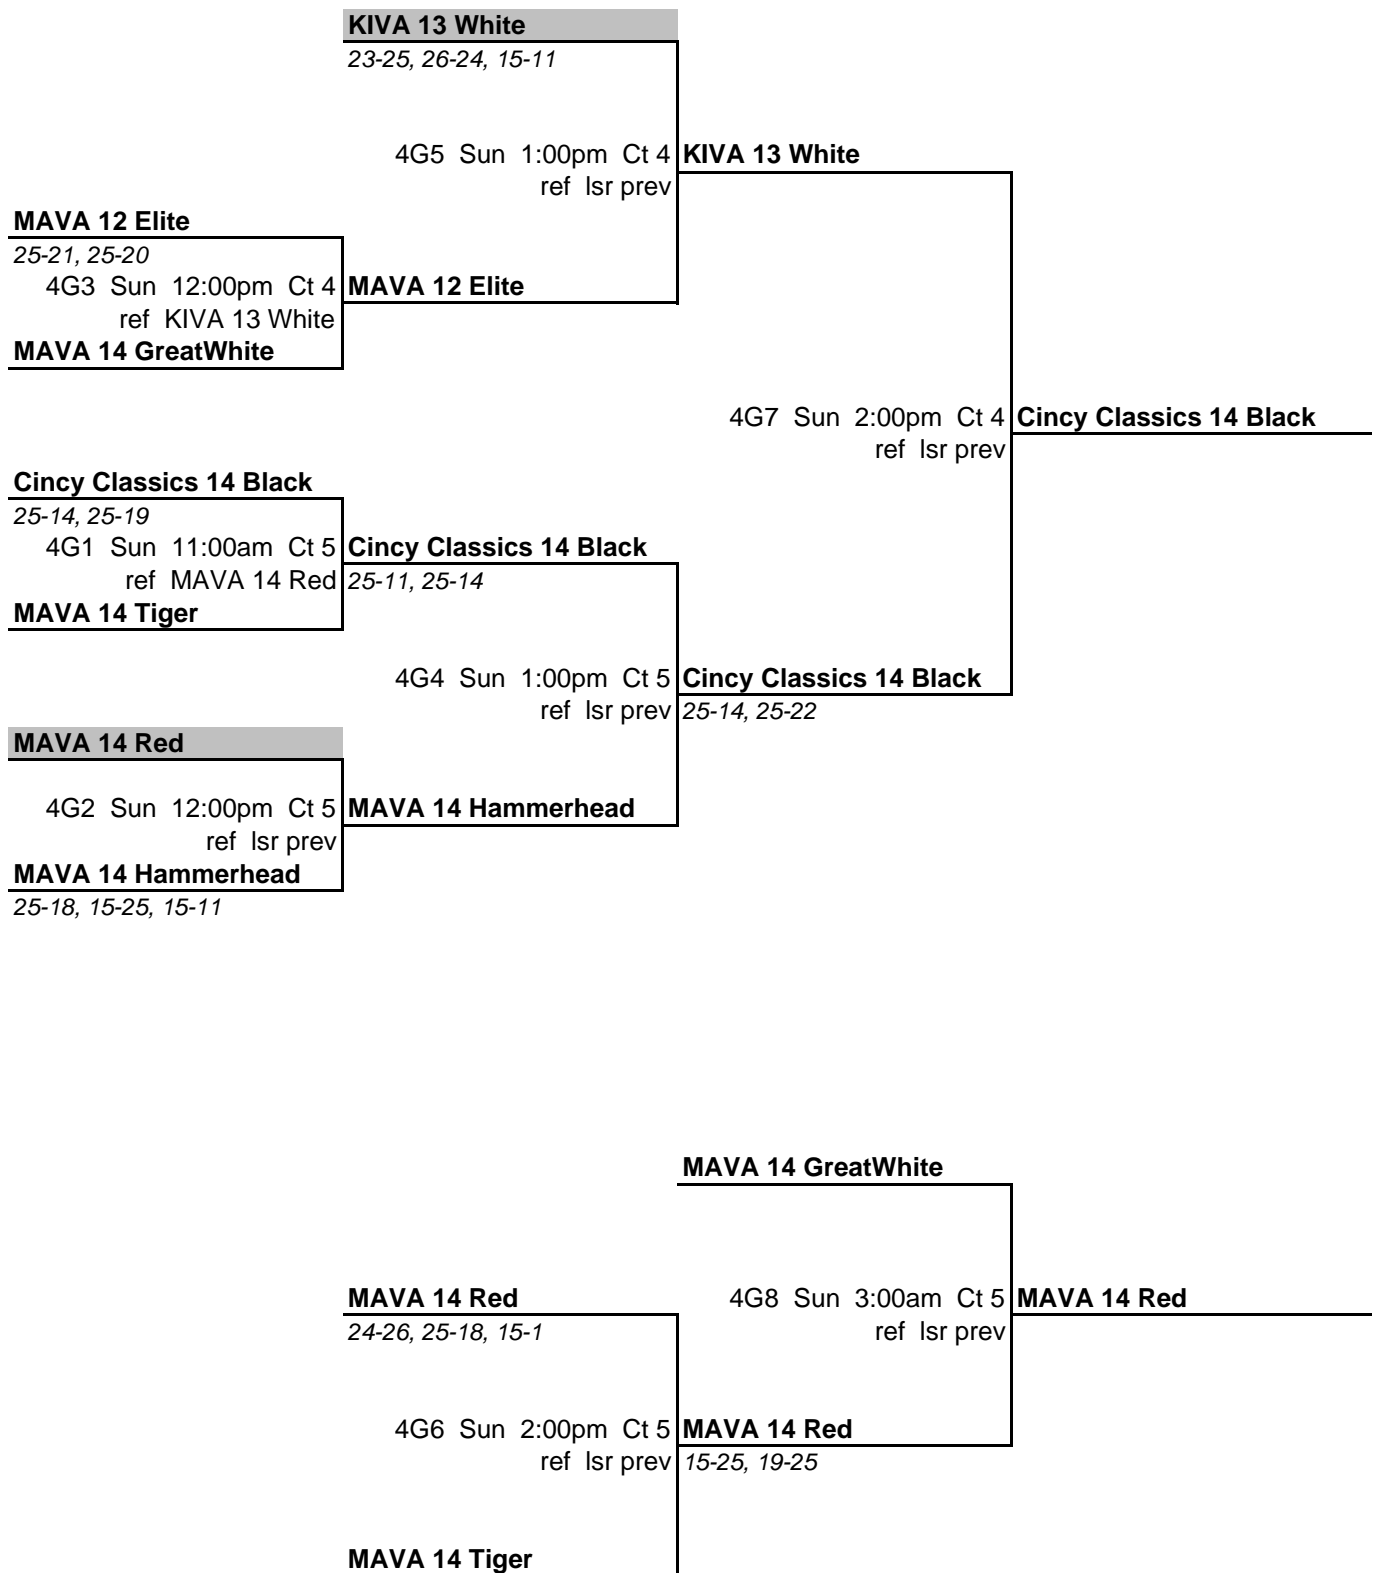

14s Gold

MidAmerica Volleyball - Kickoff Classic 1/9/10 - 1/10/10

Referee prior match on same court