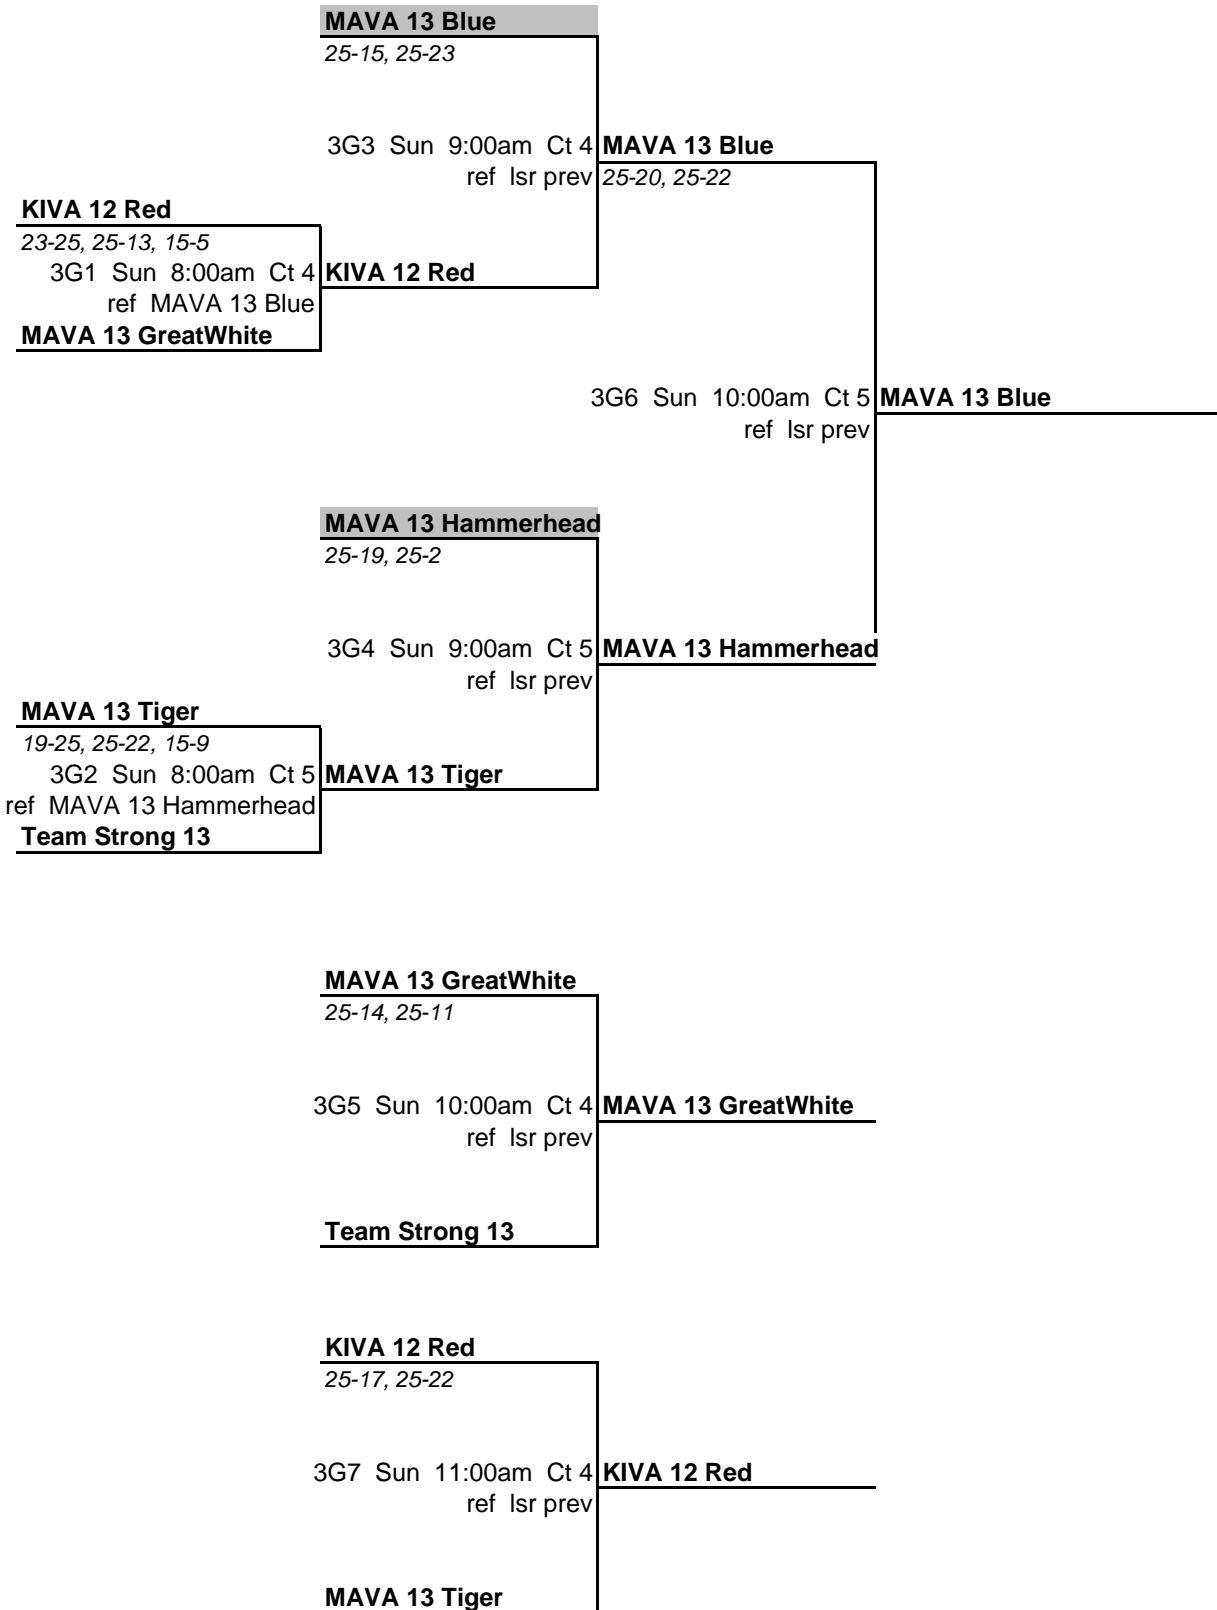

13s Gold

MidAmerica Volleyball - Kickoff Classic 1/9/10 - 1/10/10

Referee prior match on same court