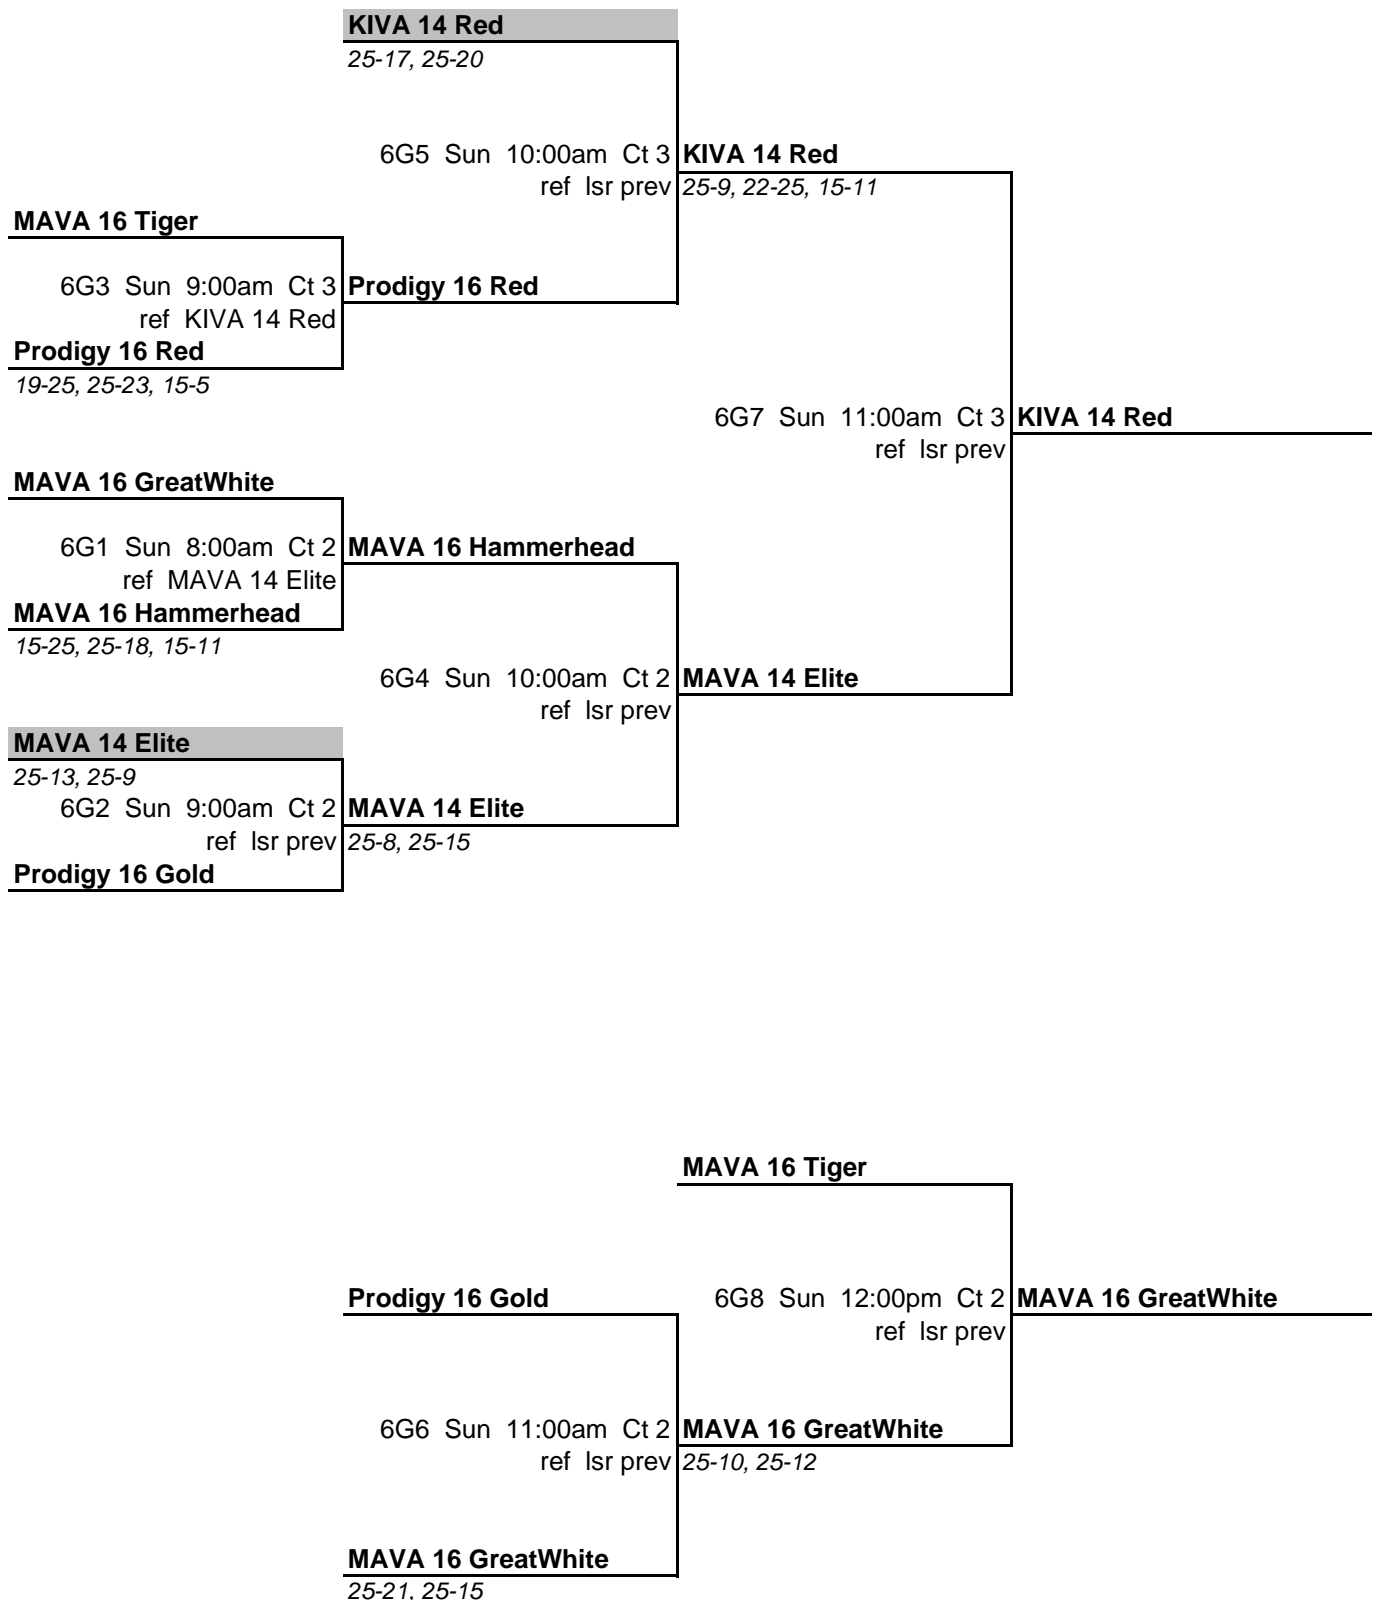

16s Gold

MidAmerica Volleyball - Kickoff Classic 1/9/10 - 1/10/10

Referee prior match on same court