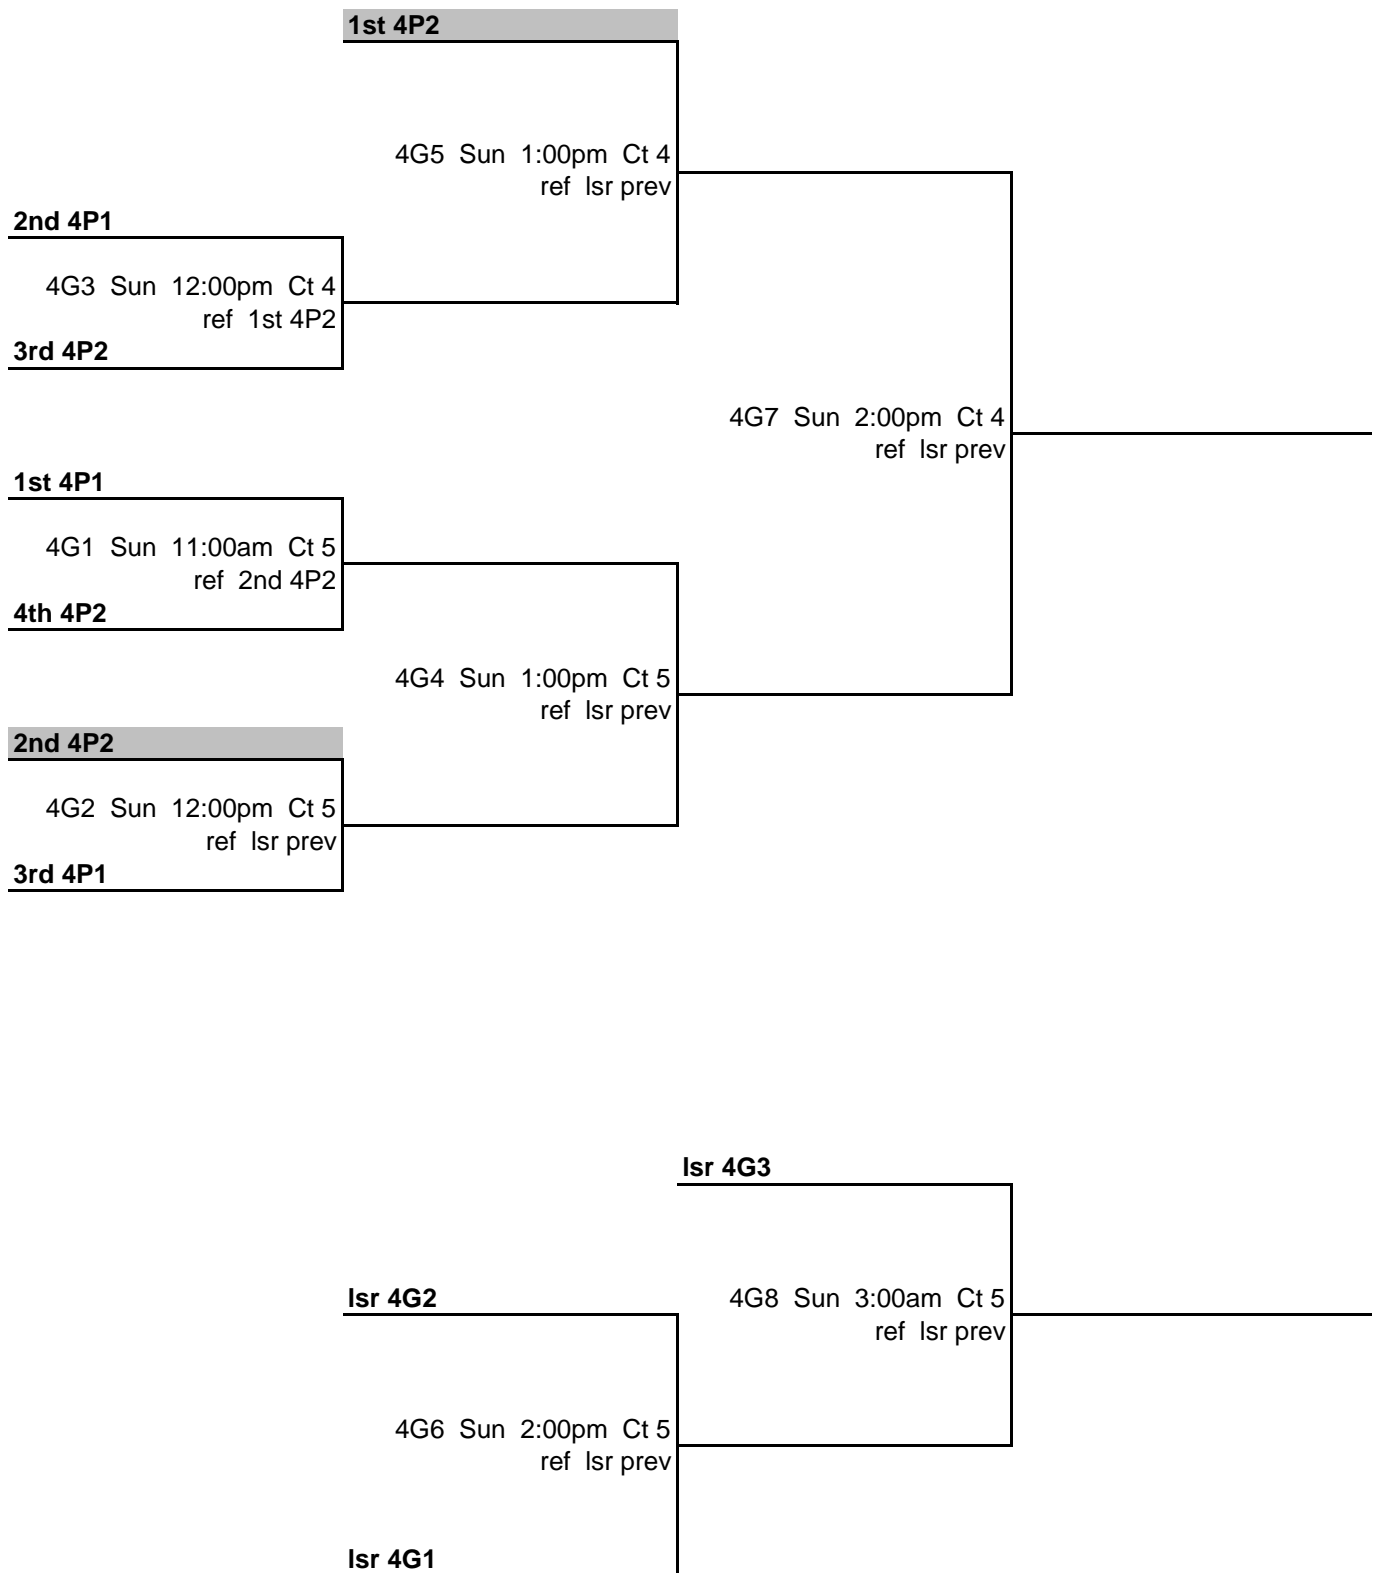

14s Gold

MidAmerica Volleyball - Kickoff Classic 1/9/10 - 1/10/10

Referee prior match on same court