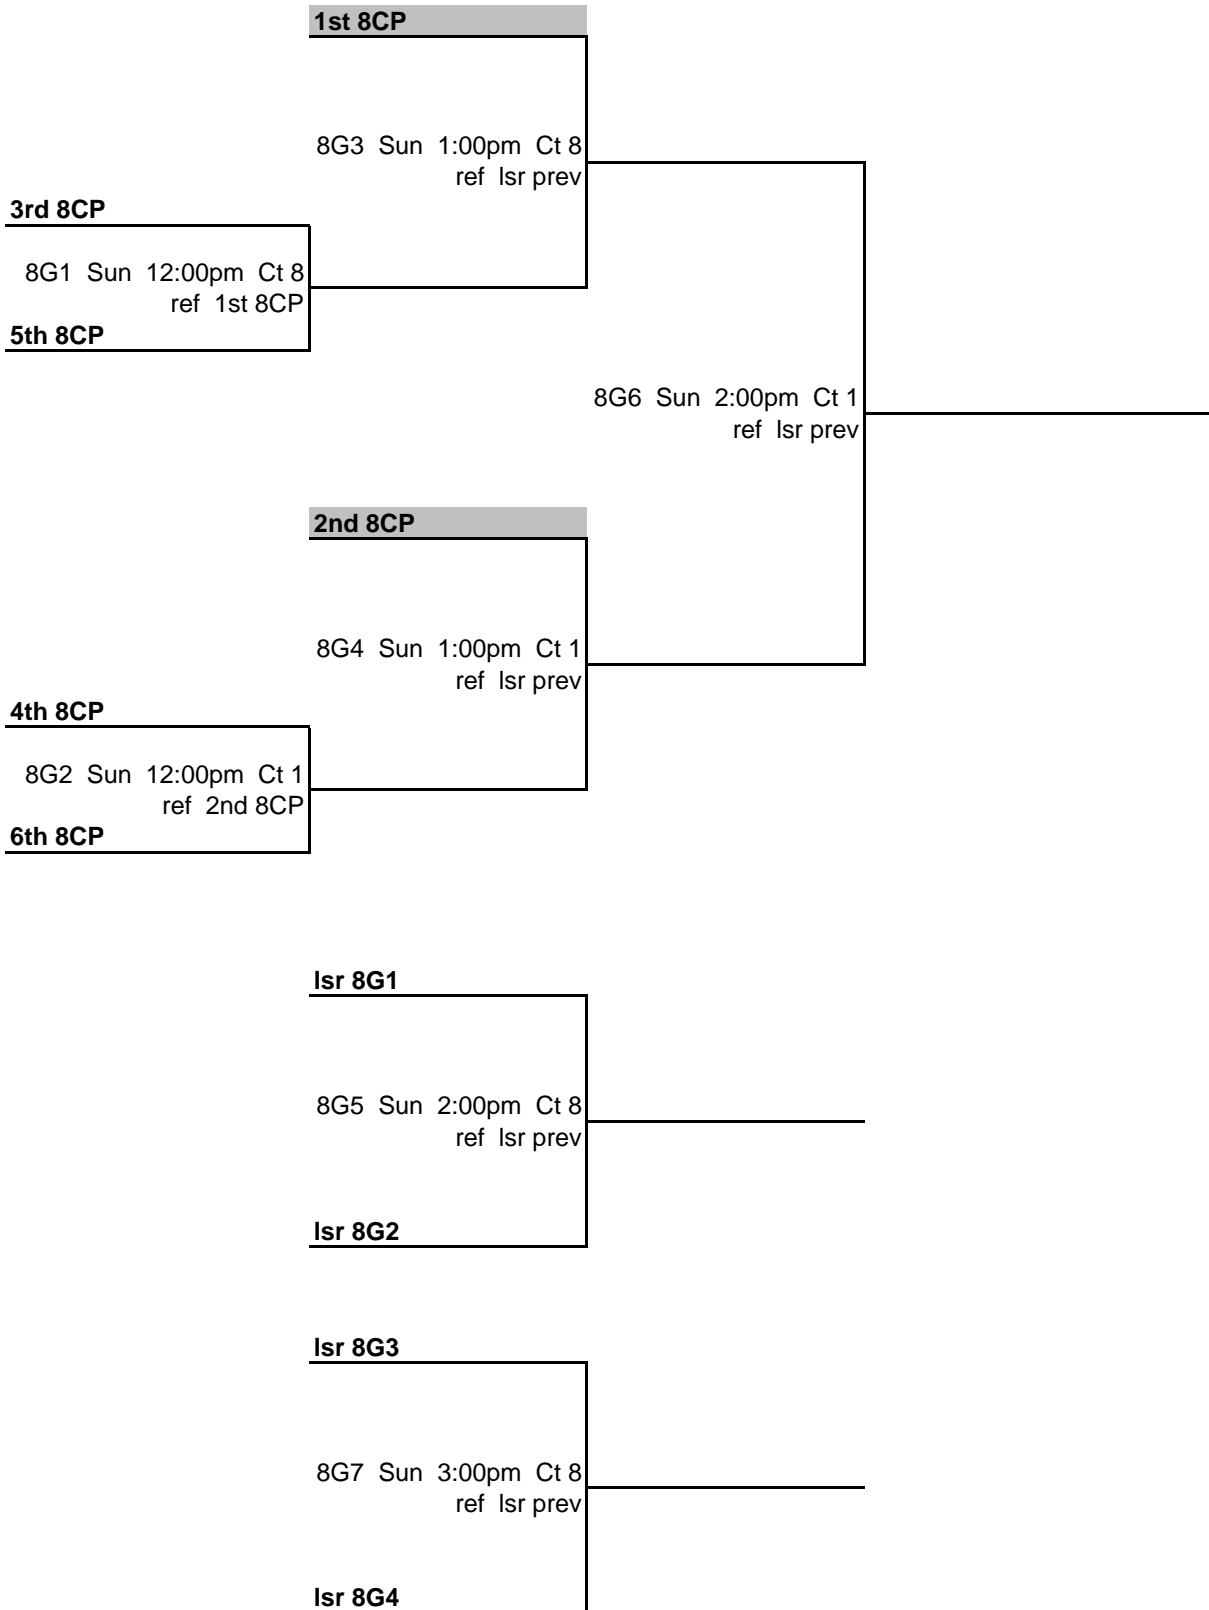

18s Gold

MidAmerica Volleyball - Kickoff Classic 1/9/10 - 1/10/10

Referee prior match on same court