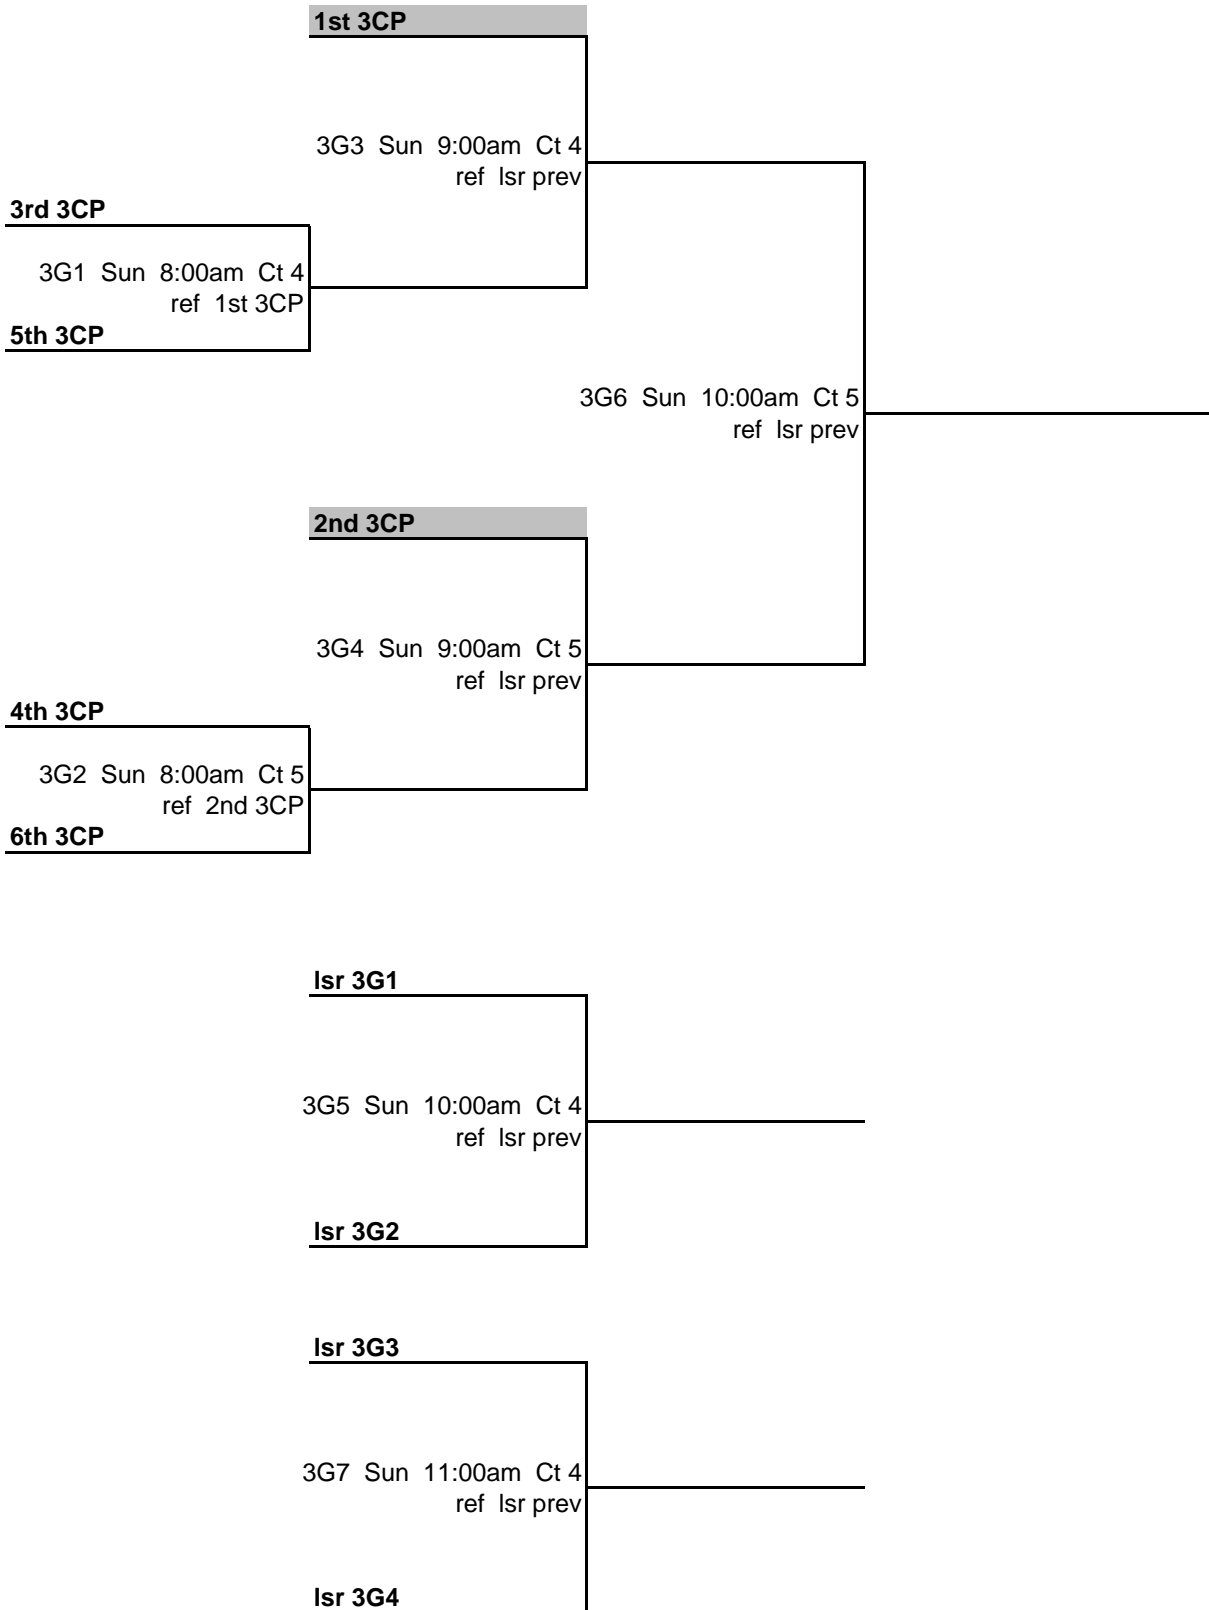

13s Gold

MidAmerica Volleyball - Kickoff Classic 1/9/10 - 1/10/10

Referee prior match on same court