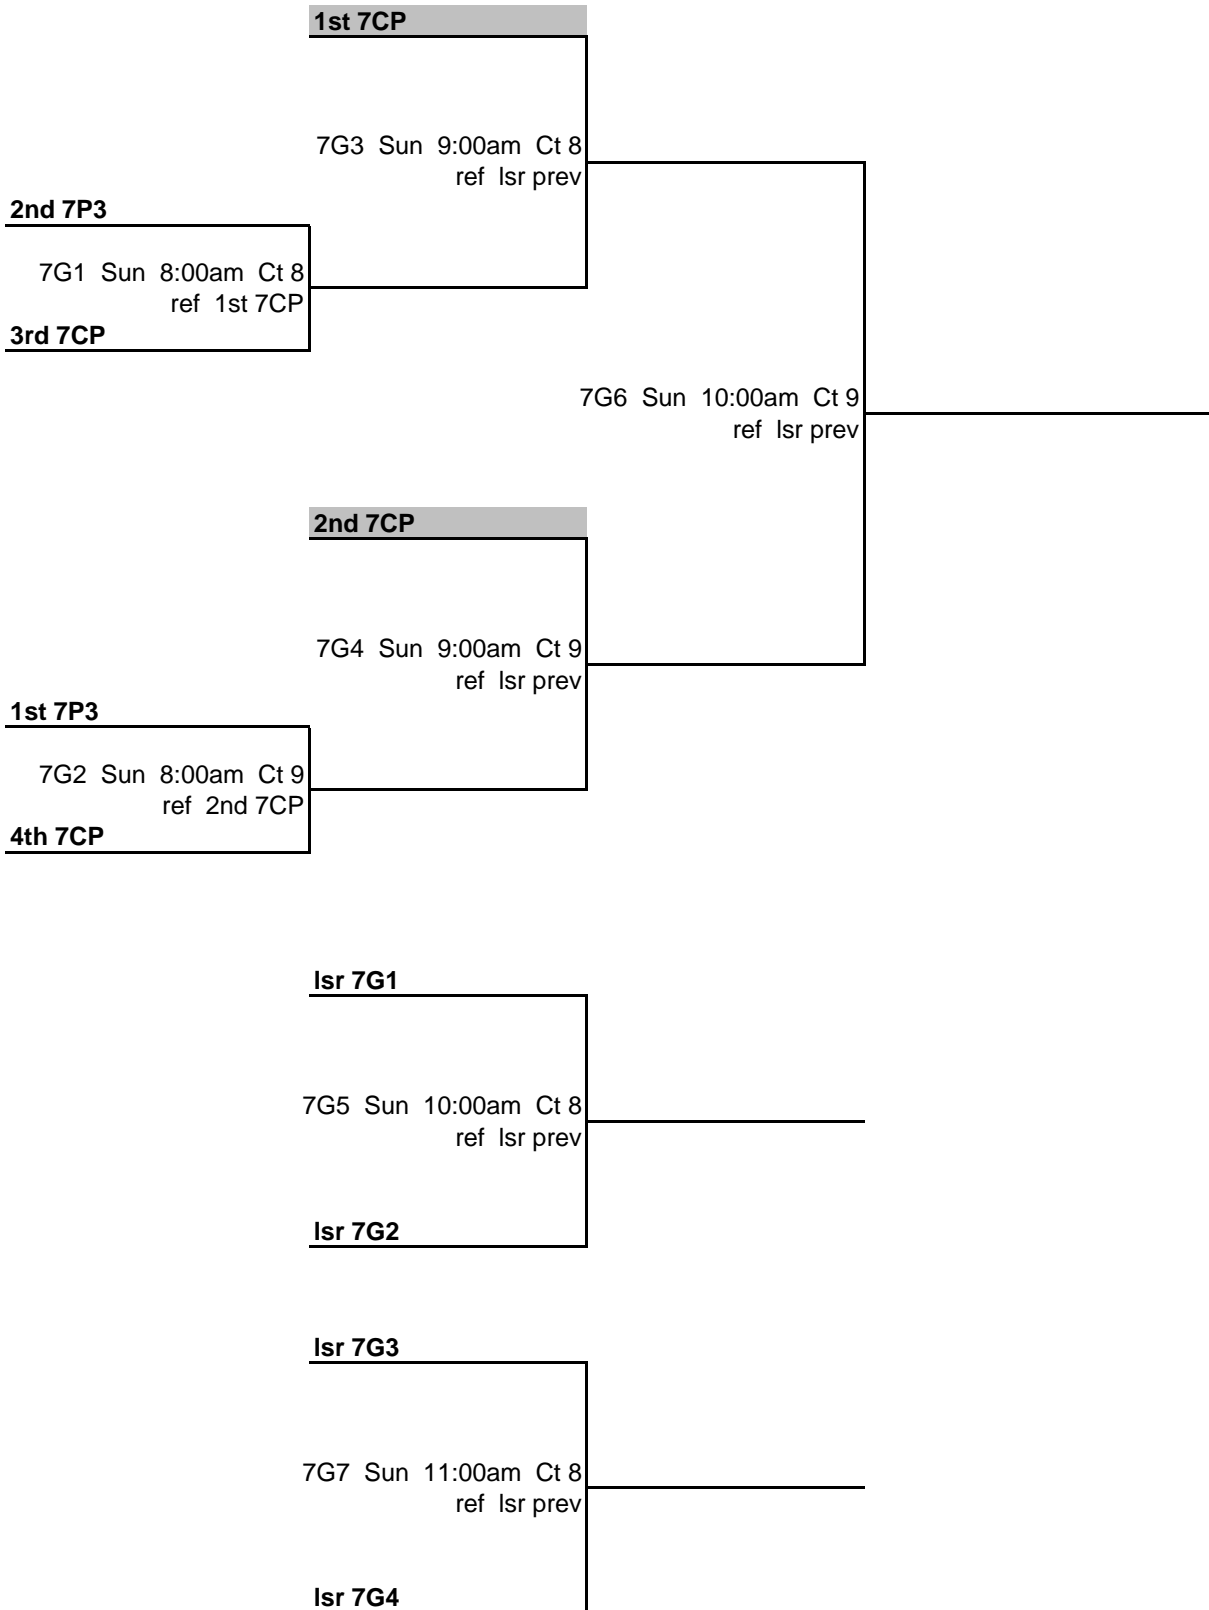

17s Gold

MidAmerica Volleyball - Kickoff Classic 1/9/10 - 1/10/10

Referee prior match on same court