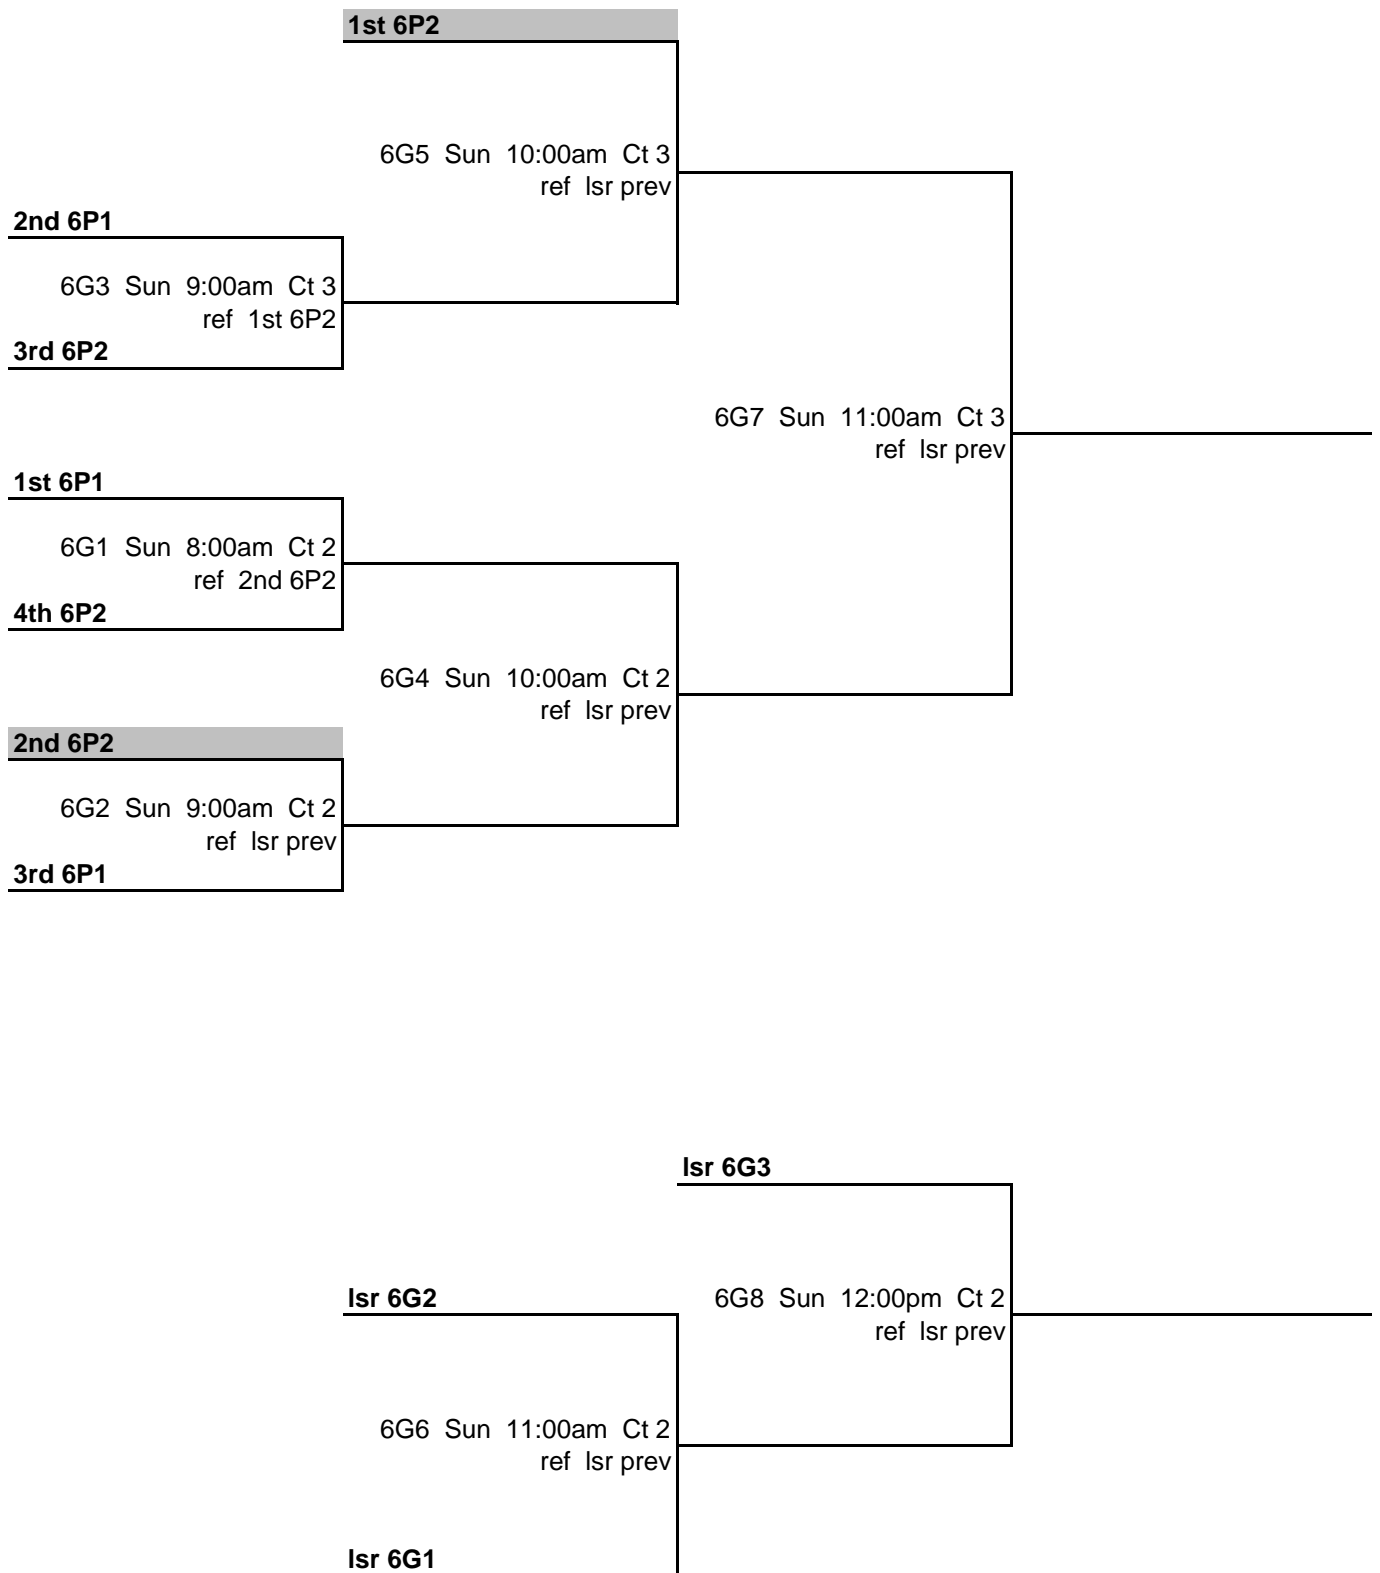

16s Gold

MidAmerica Volleyball - Kickoff Classic 1/9/10 - 1/10/10

Referee prior match on same court