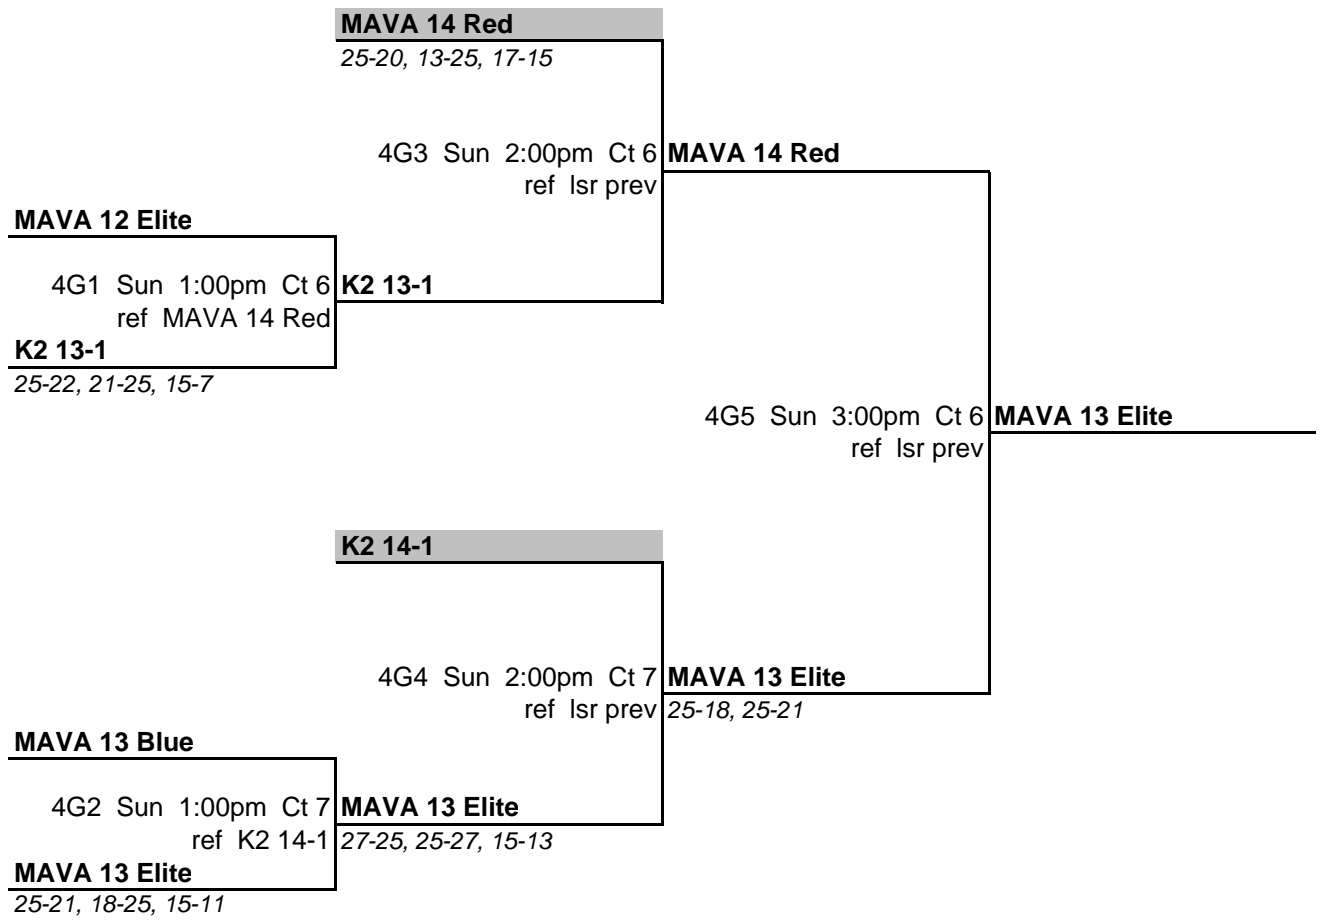

12s Gold

MidAmerica Volleyball - Open Challenge 2/27/10 - 2/28/10

Referee prior match on same court

14s Gold

MidAmerica Volleyball - Open Challenge 2/27/10 - 2/28/10

Referee prior match on same court

14s Silver