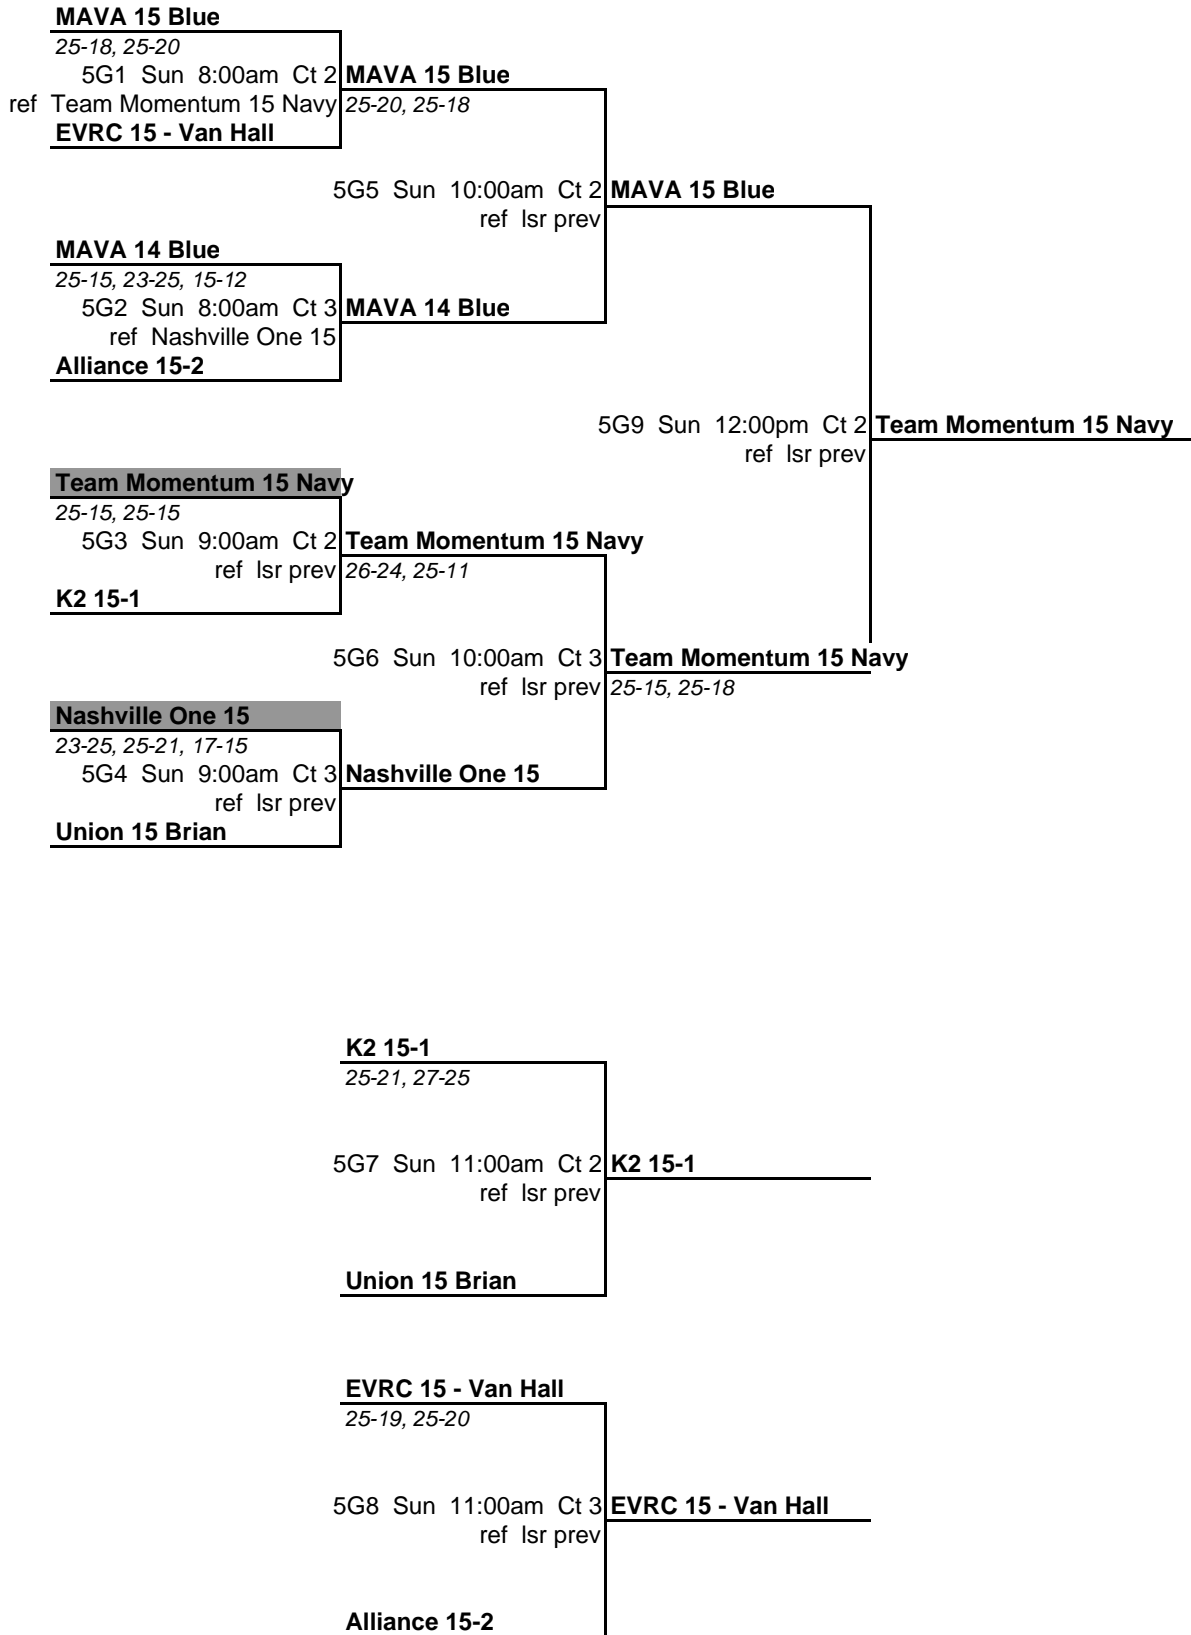

15s Gold

MidAmerica Volleyball - Open Challenge 2/27/10 - 2/28/10

Referee prior match on same court