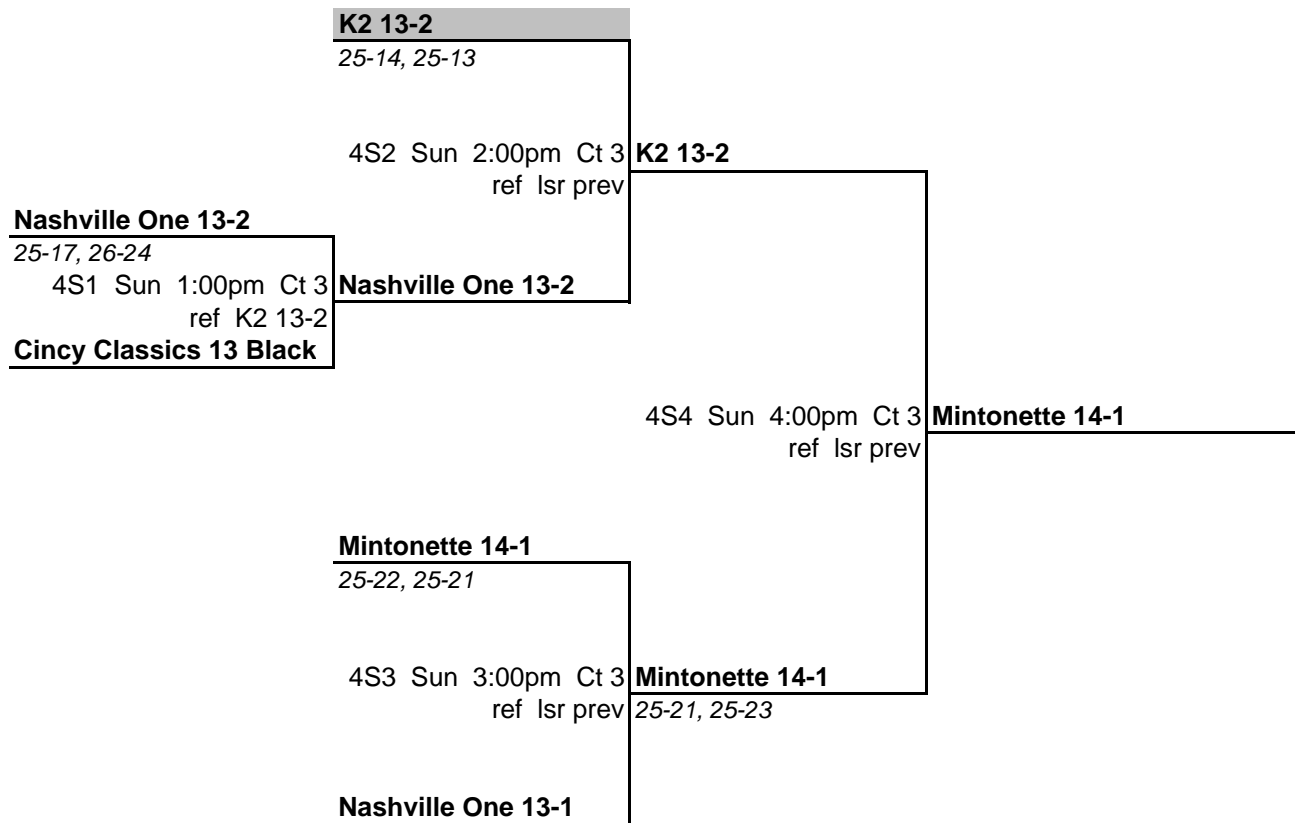

14s Silver

MidAmerica Volleyball - Open Challenge 2/27/10 - 2/28/10

Referee prior match on same court