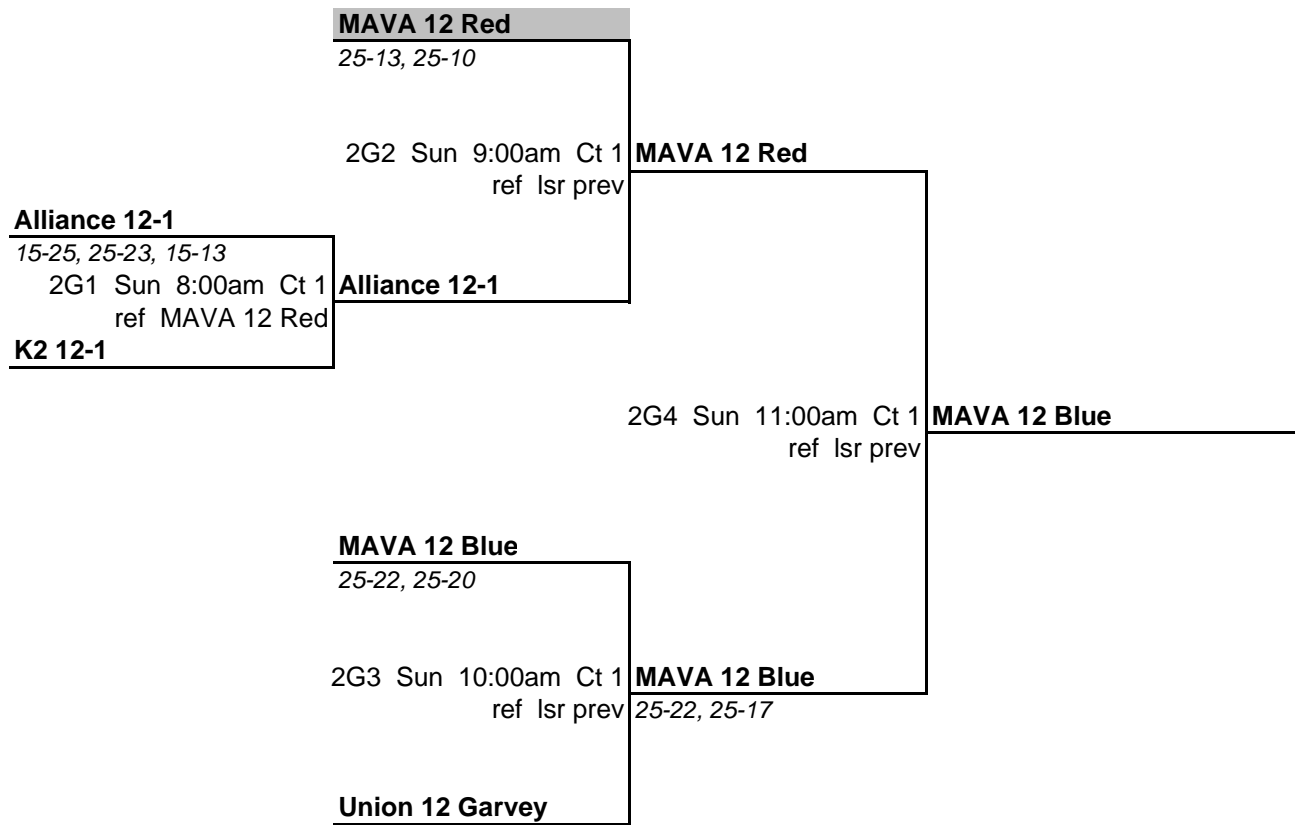

12s Gold

MidAmerica Volleyball - Open Challenge 2/27/10 - 2/28/10

Referee prior match on same court

14s Gold

MidAmerica Volleyball - Open Challenge 2/27/10 - 2/28/10

Referee prior match on same court

14s Silver