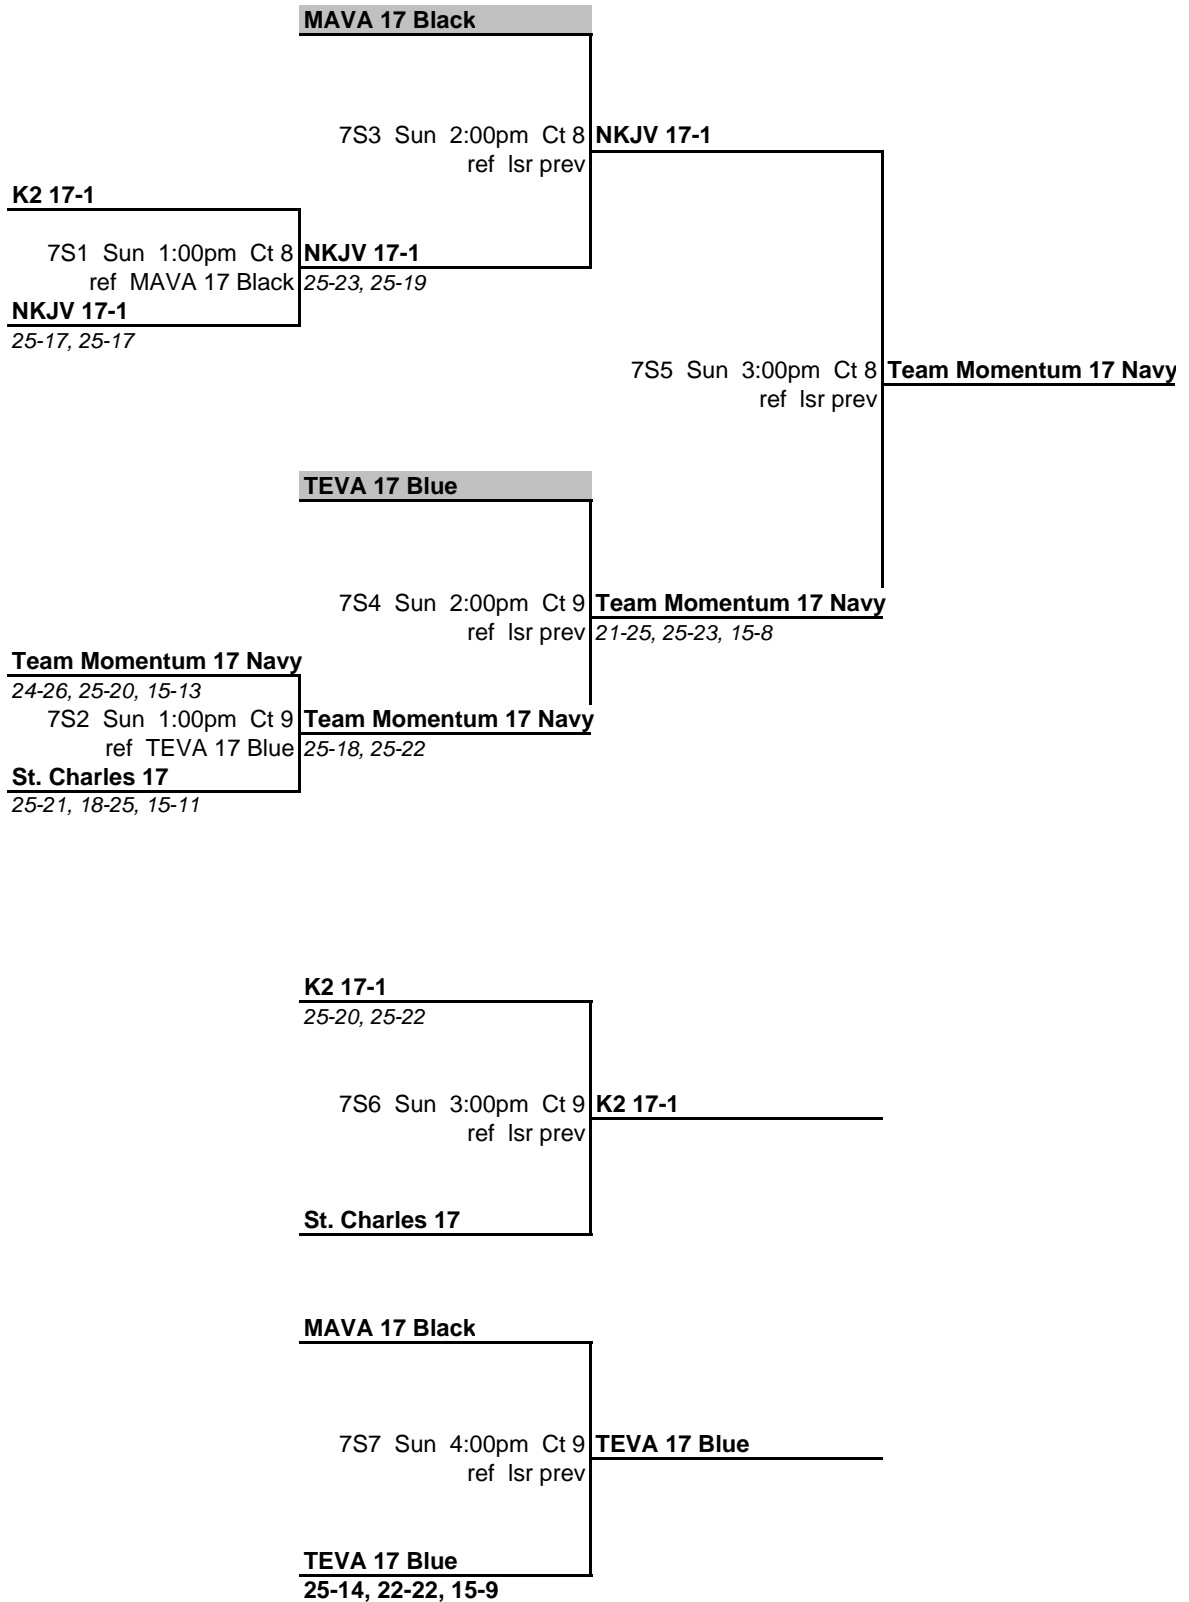

17s Silver

MidAmerica Volleyball - Open Challenge 2/27/10 - 2/28/10

Referee prior match on same court