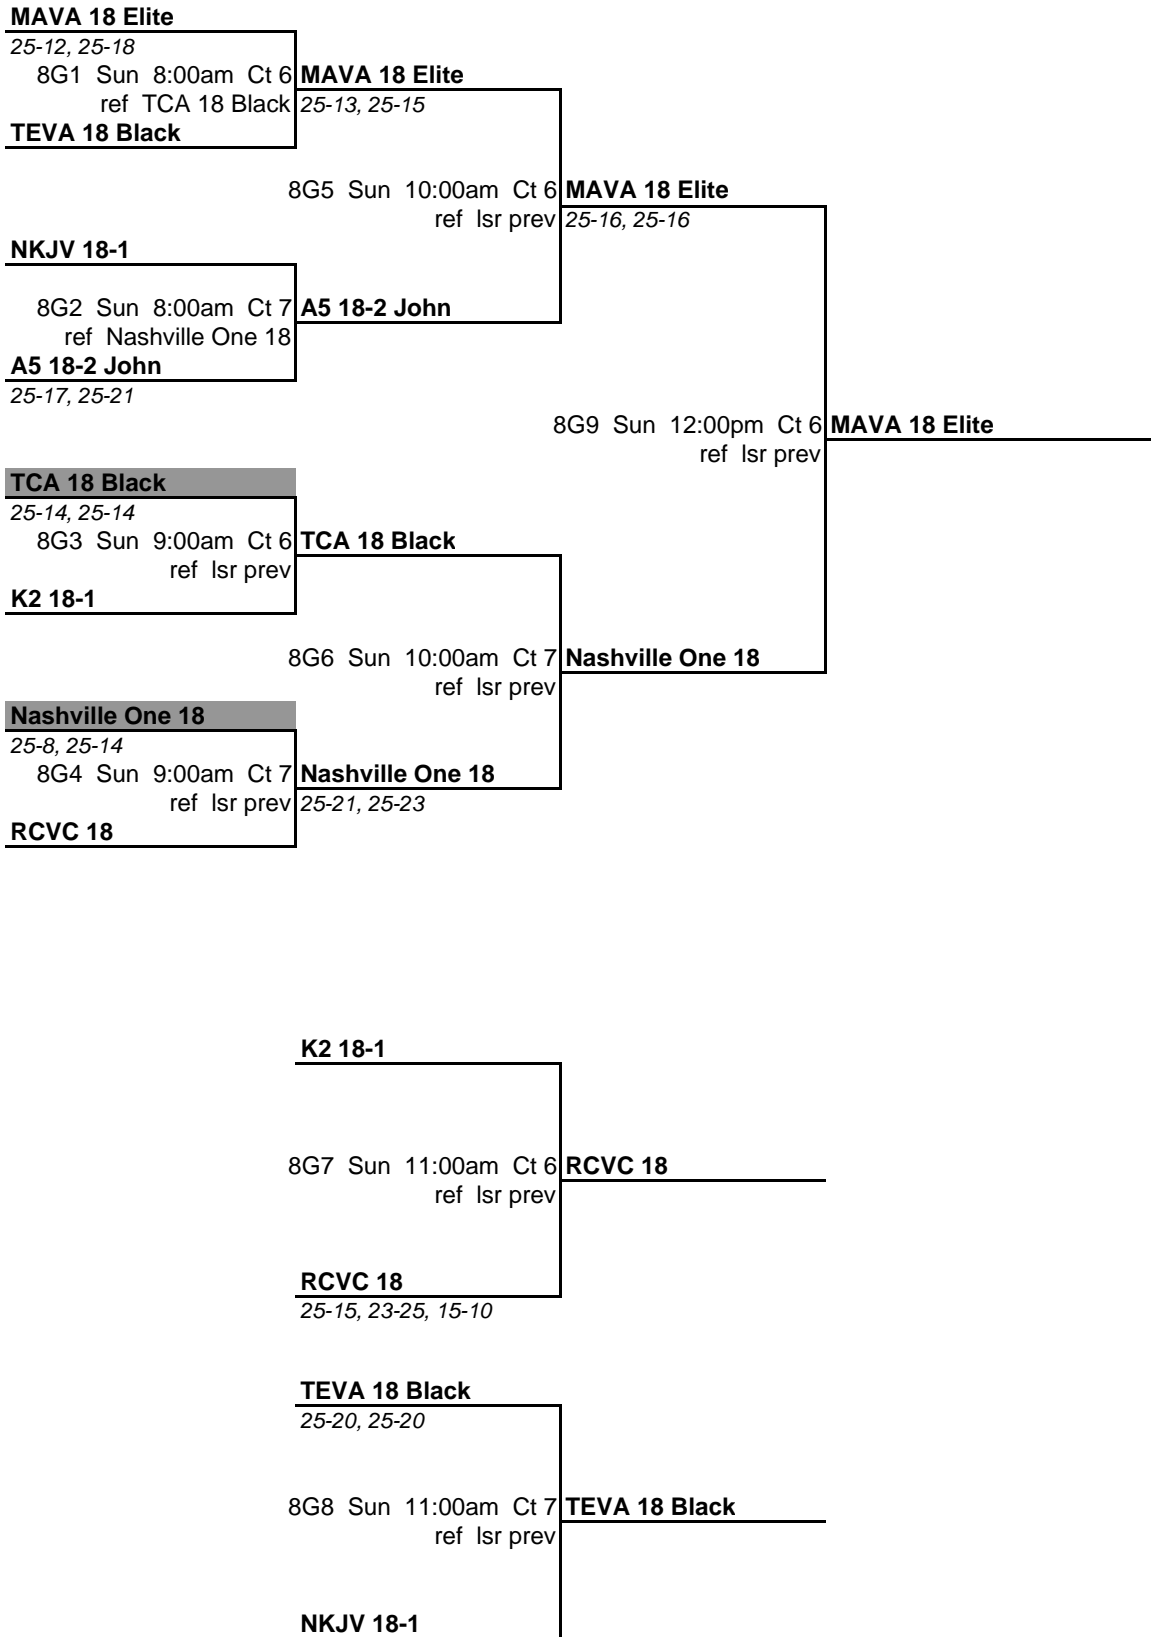

18s Gold

MidAmerica Volleyball - Open Challenge 2/27/10 - 2/28/10

Referee prior match on same court