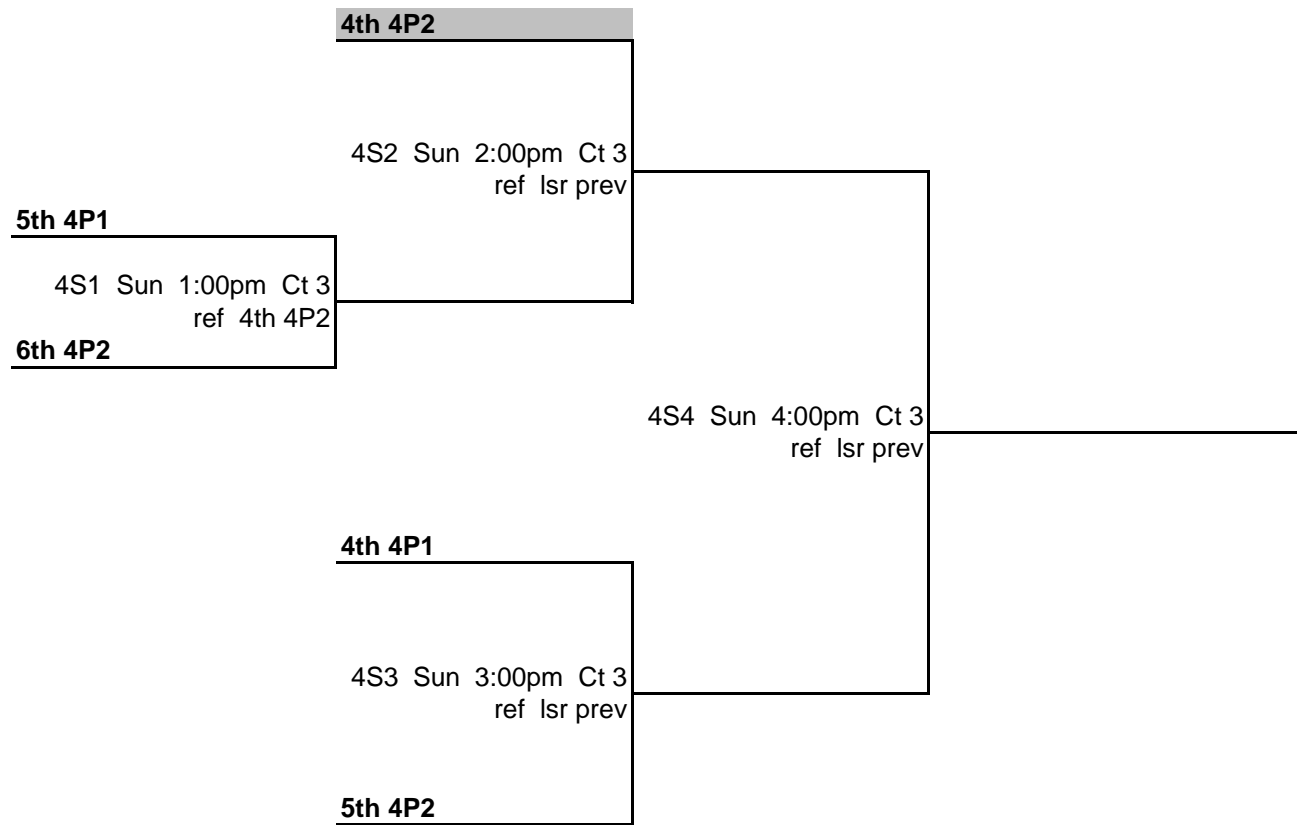

14s Silver
MidAmerica Volleyball - Open Challenge 2/27/10 - 2/28/10

Referee prior match on same court