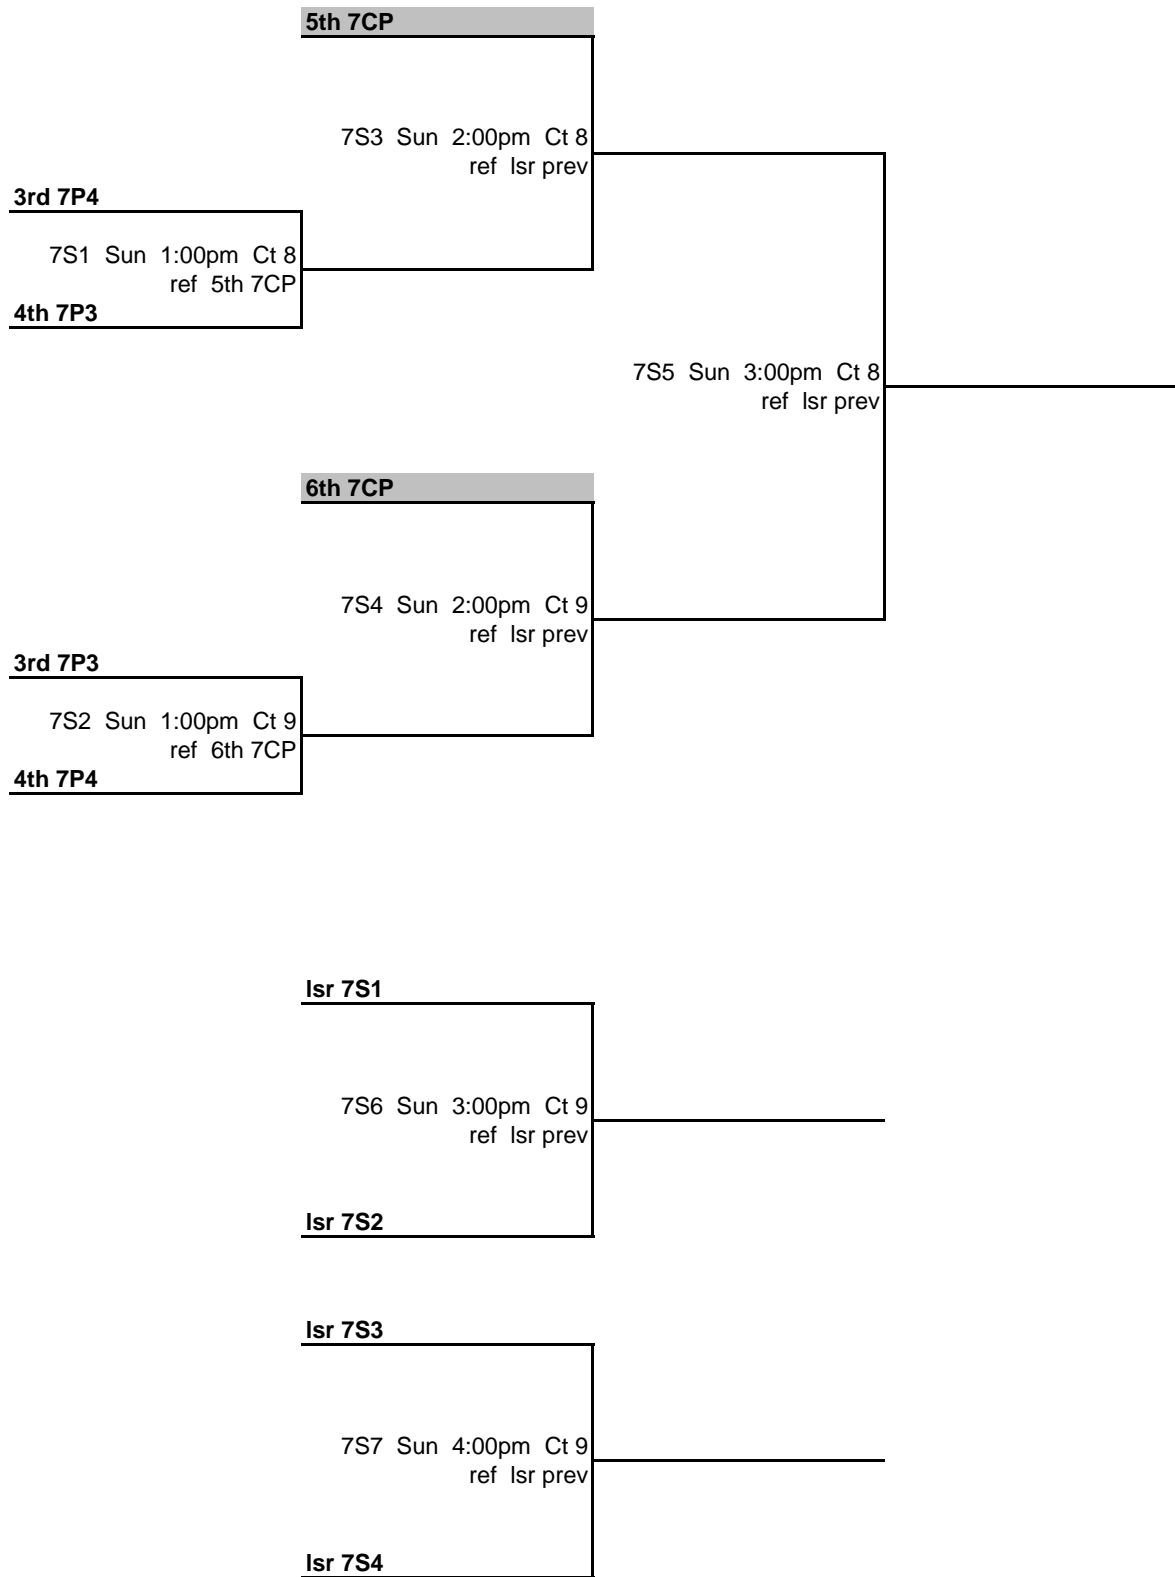

17s Silver

MidAmerica Volleyball - Open Challenge 2/27/10 - 2/28/10

Referee prior match on same court