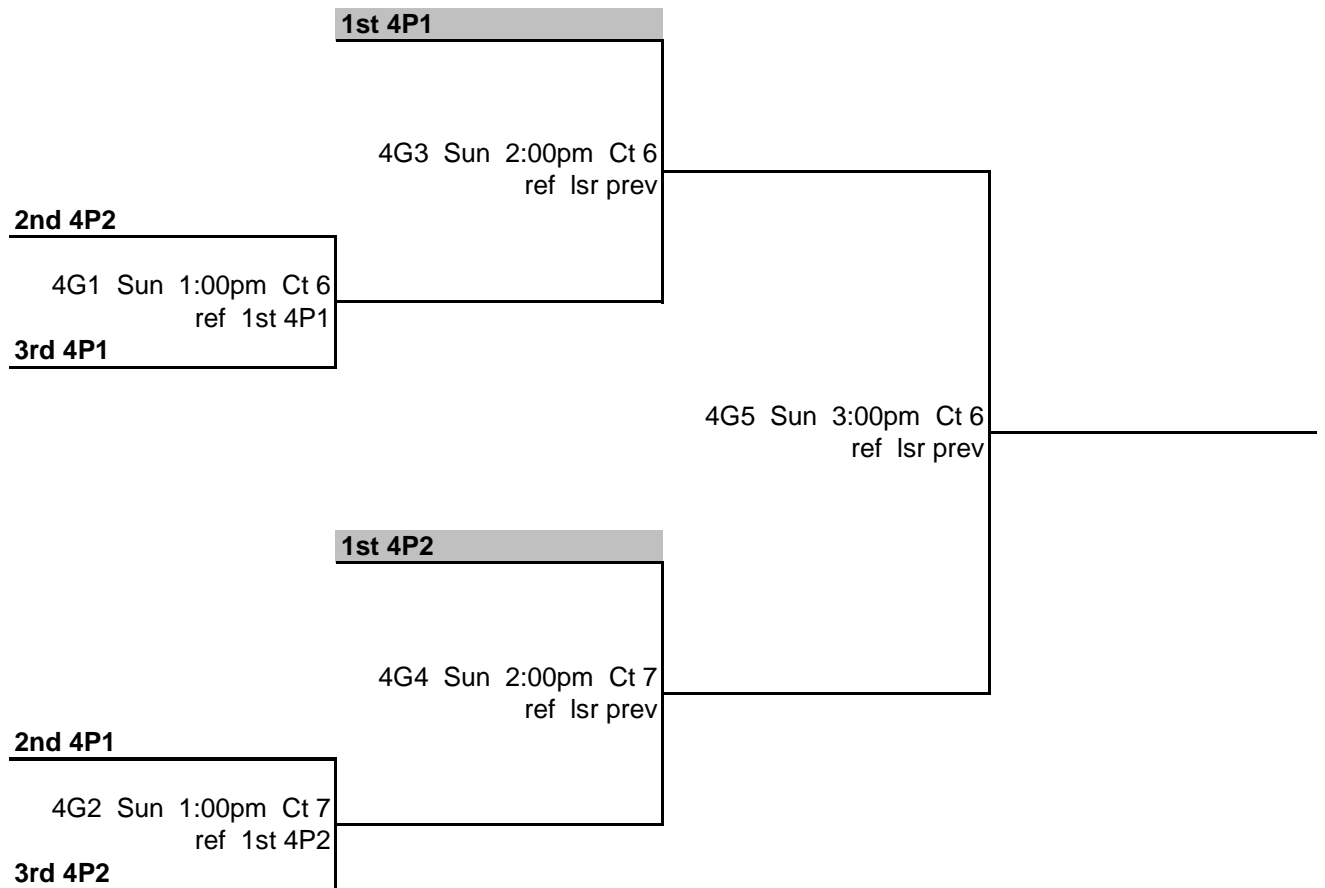

14s Gold
MidAmerica Volleyball - Open Challenge 2/27/10 - 2/28/10

Referee prior match on same court