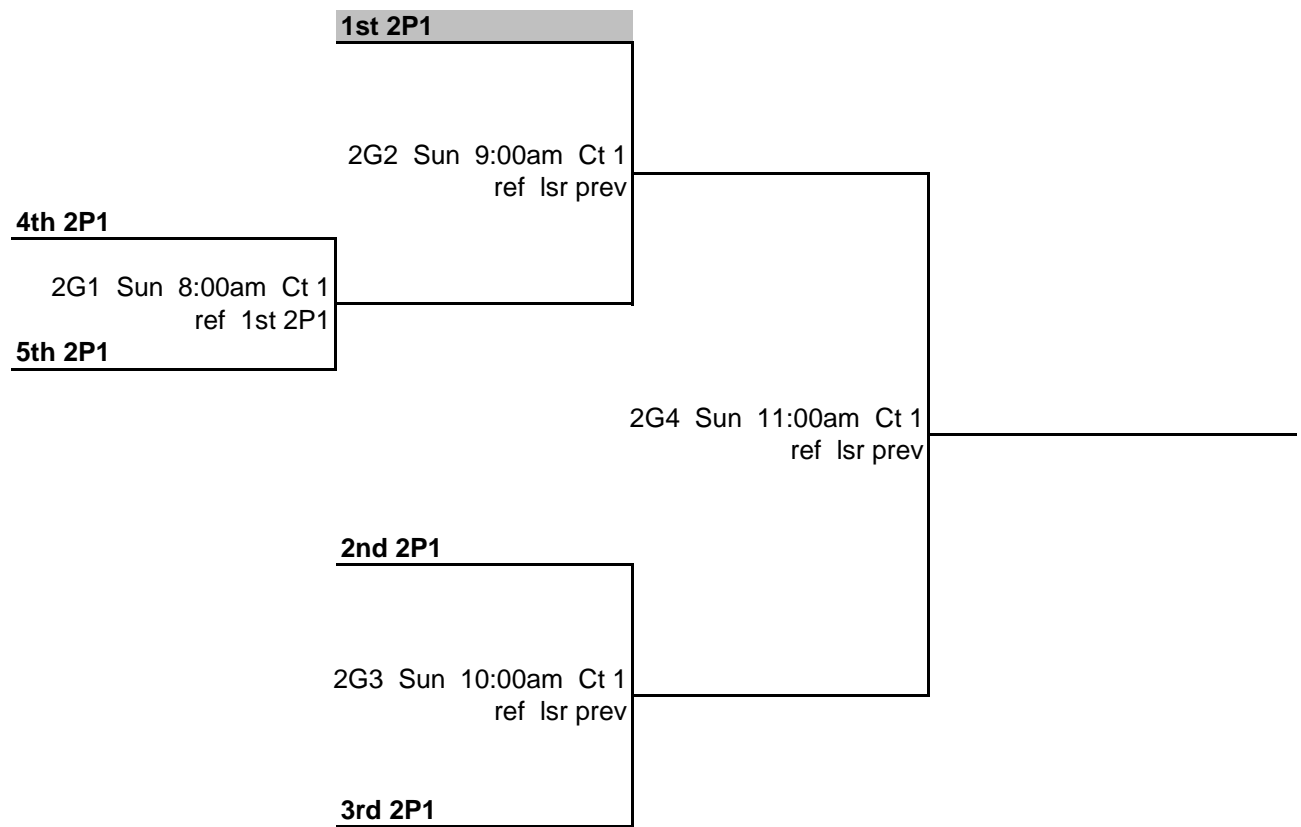

12s Gold
MidAmerica Volleyball - Open Challenge 2/27/10 - 2/28/10

Referee prior match on same court