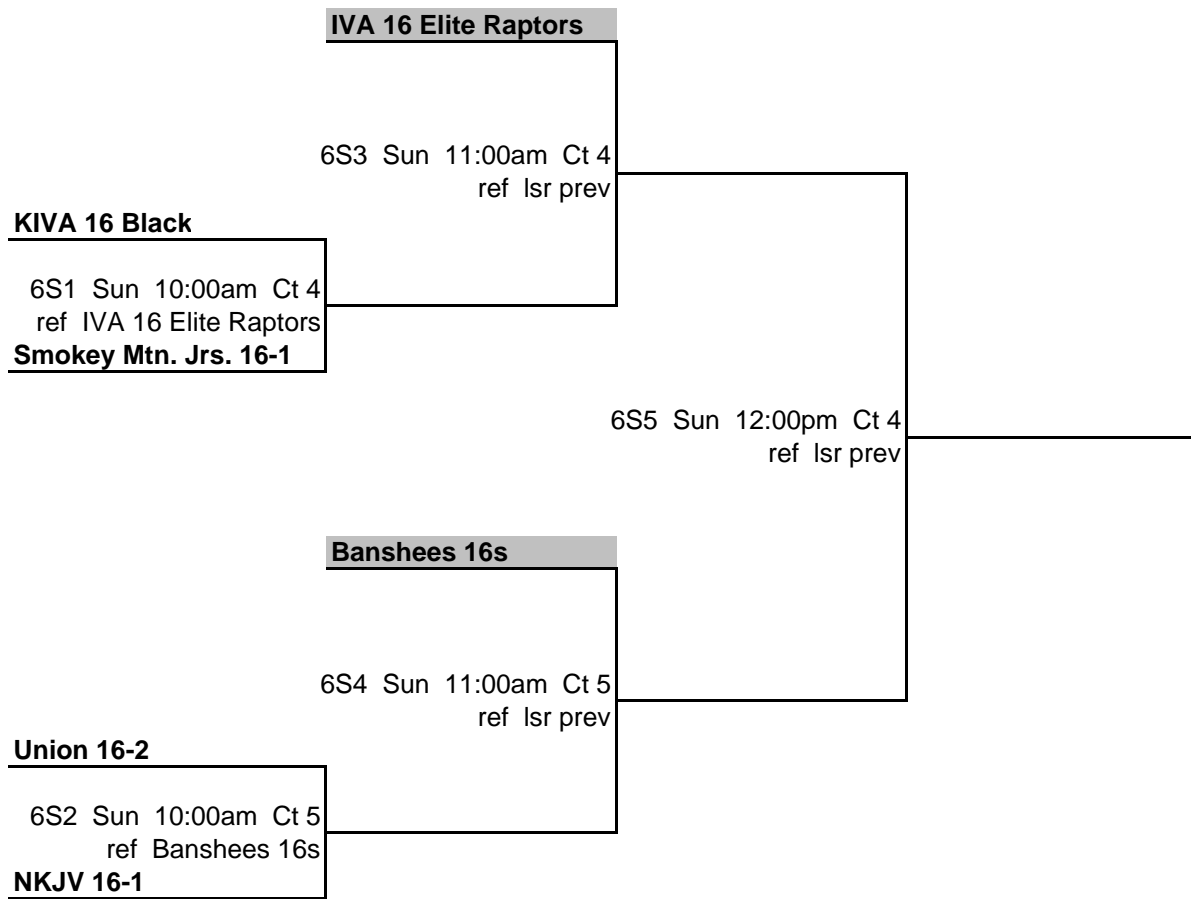

16s Silver
MidAmerica Volleyball - Open Challenge 2/28 - 3/1/09