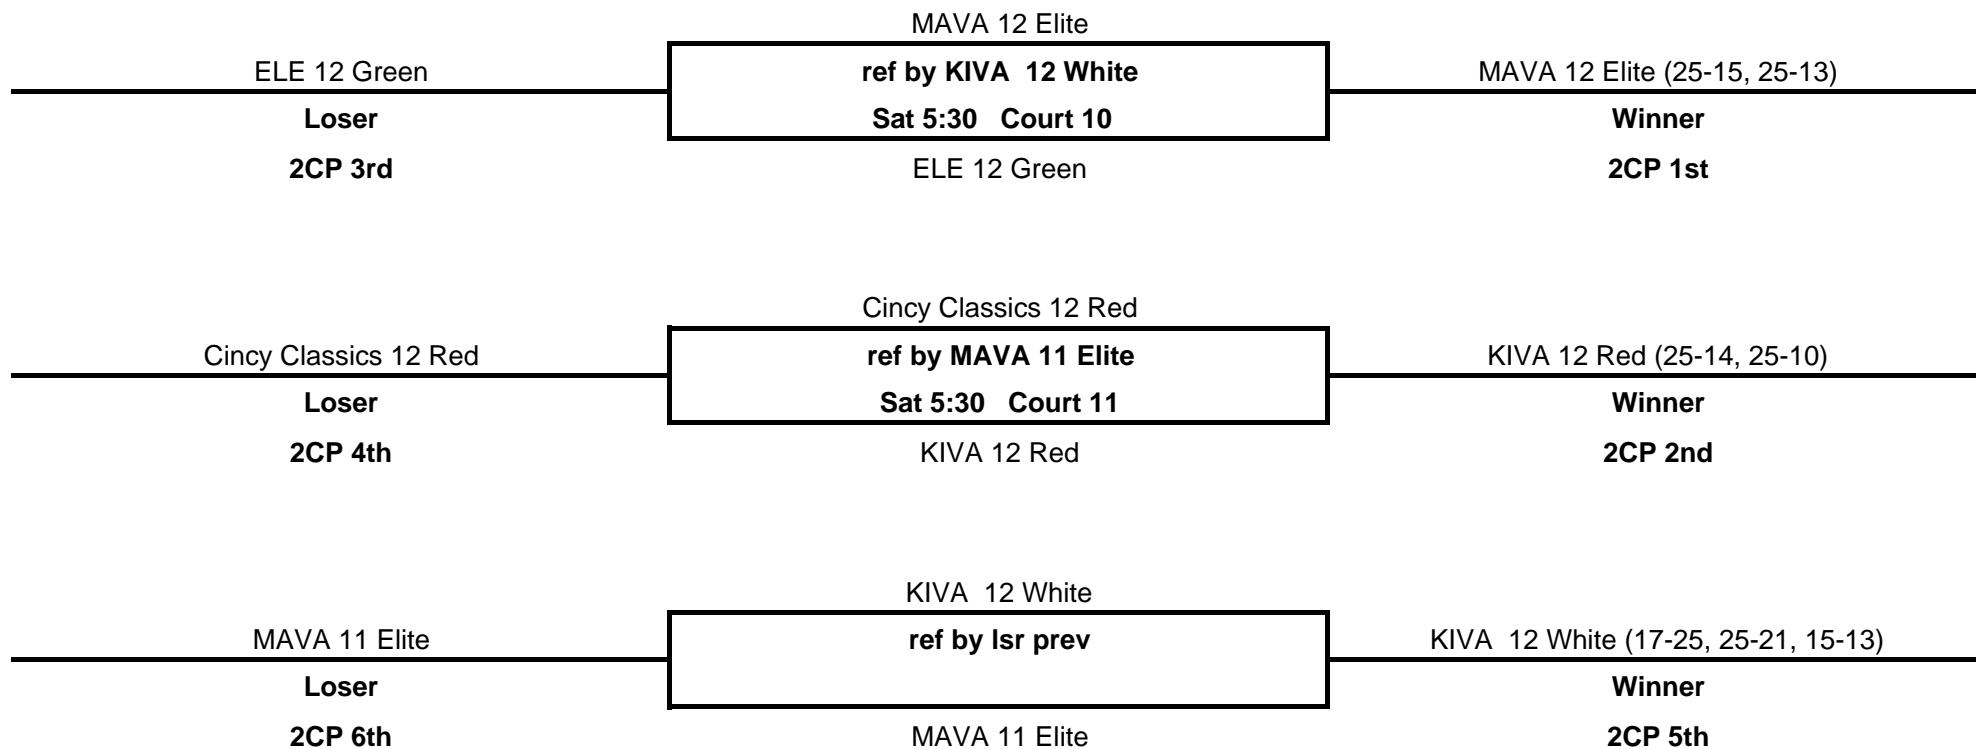

1 KIVA 12 Red

2 ELE 12 Green

3 MAVA 11 Elite

Mid America Volleyball - Open Challenge

2/28 - 3/1/2009

Pool 2P3 Southern Indiana Sports Center Court 12 Sat 2:30pm	Impact VBC 12-1	MAVA 12 Blue	AL Elite 12-1	MAVA 11 Blue	Match W	Match L	Game W	Game L	Match %	Game %	Pt. %	Finish
					Impact VBC 12-1 play, ref, play, ref, sit, play		12 - 25 11 - 25	25 - 15 25 - 17	25 - 21 20 - 25 15 - 13	2	1	4
MAVA 12 Blue ref, play, sit, play, ref, play	25 - 12 25 - 11		25 - 7 25 - 3	25 - 20 25 - 16	3	0	6	0	1.000	1.000	0.685	1
AL Elite 12-1 play, sit, ref, play, play, sit	15 - 25 17 - 25	7 - 25 3 - 25		16 - 25 11 - 25	0	3	0	6	0.000	0.000	0.315	4
MAVA 11 Blue sit, play, play, sit, play, ref	21 - 25 25 - 20 13 - 15	20 - 25 16 - 25	25 - 16 25 - 11		1	2	3	4	0.333	0.429	0.514	3