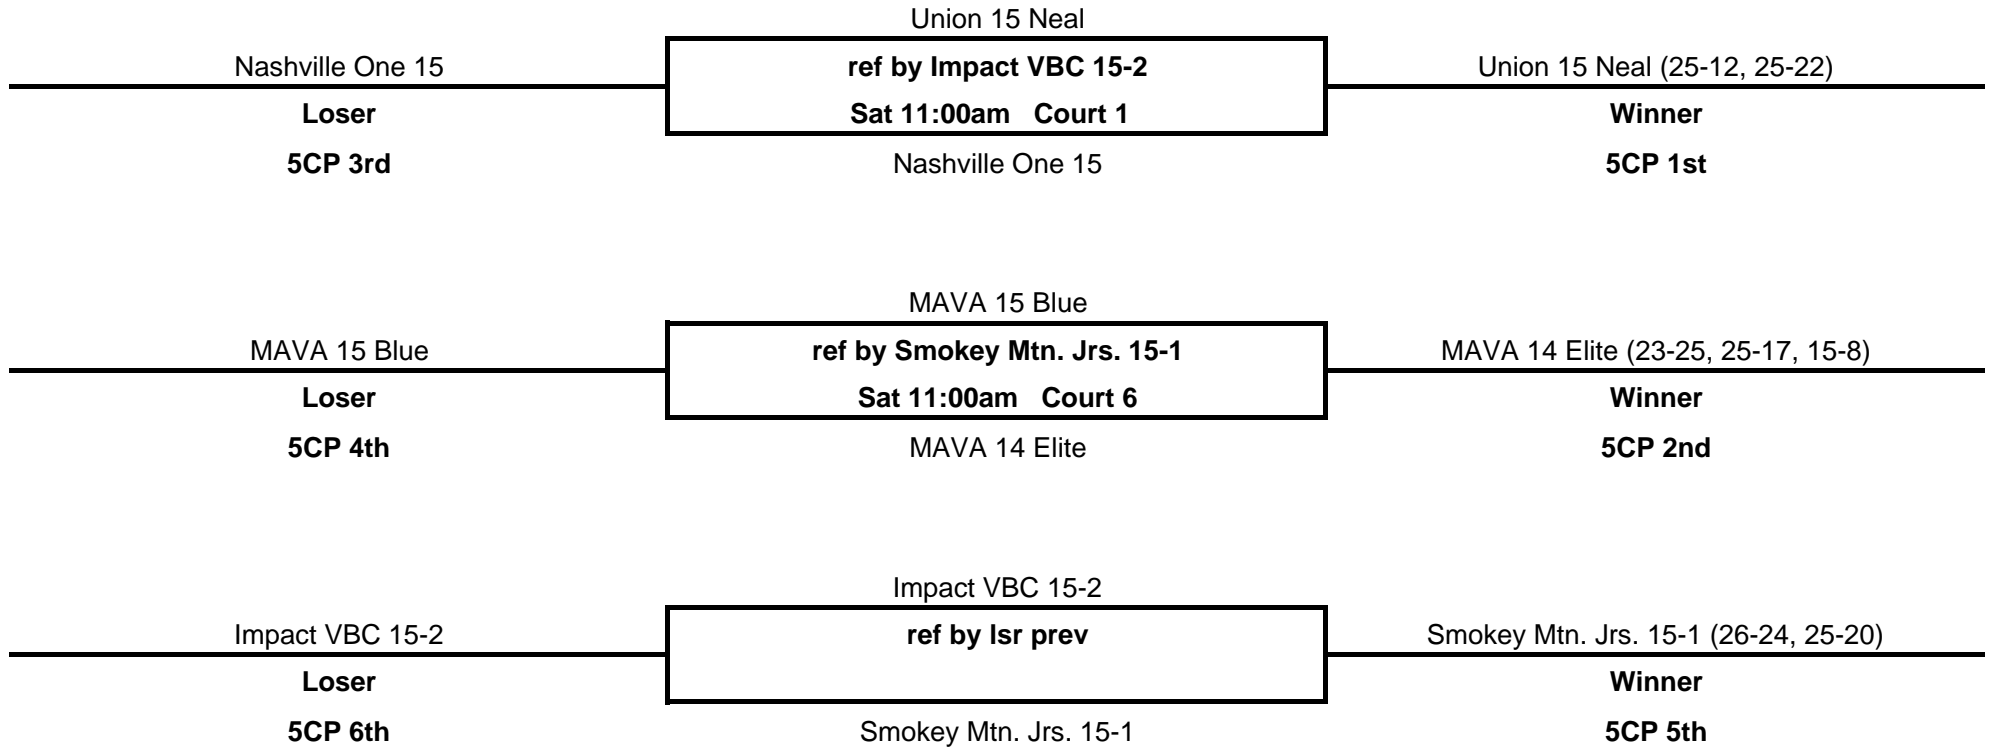

Mid America Volleyball - Open Challenge

2/28 - 3/1/2009

Pool 5CP

Mid America Sports Center

Sat 11:00am Courts 1/6

- 1 Union 15 Neal
- 2 MAVA 15 Blue
- 3 Impact VBC 15-2

- 1 MAVA 14 Elite
- 2 Nashville One 15
- 3 Smokey Mtn. Jrs. 15-1