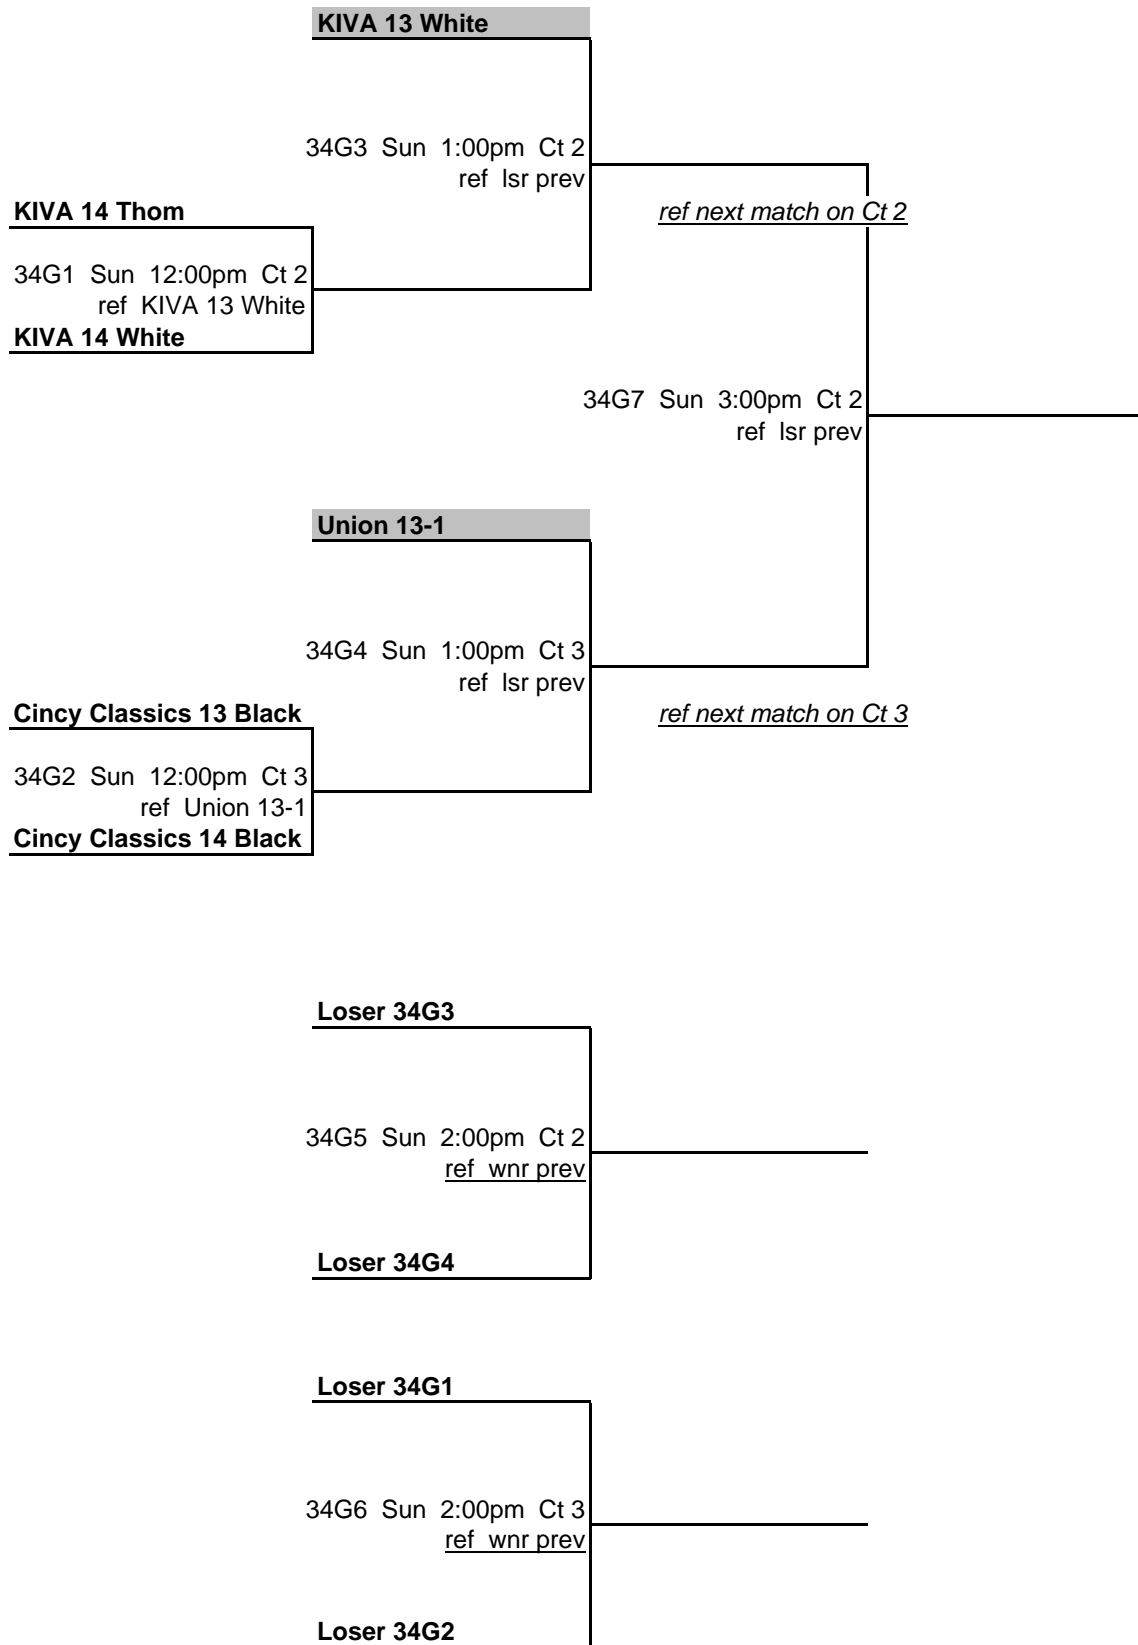

MAVA 11 Blue

2S3 Sun 11:00am Ct 10
ref Isr prev

Loser 2S1

2S4 Sun 11:00am Ct 11
ref Isr prev

Loser 2S2

13s/14s Gold

MidAmerica Volleyball - Open Challenge 2/28 - 3/1/09

13s/14s Silver