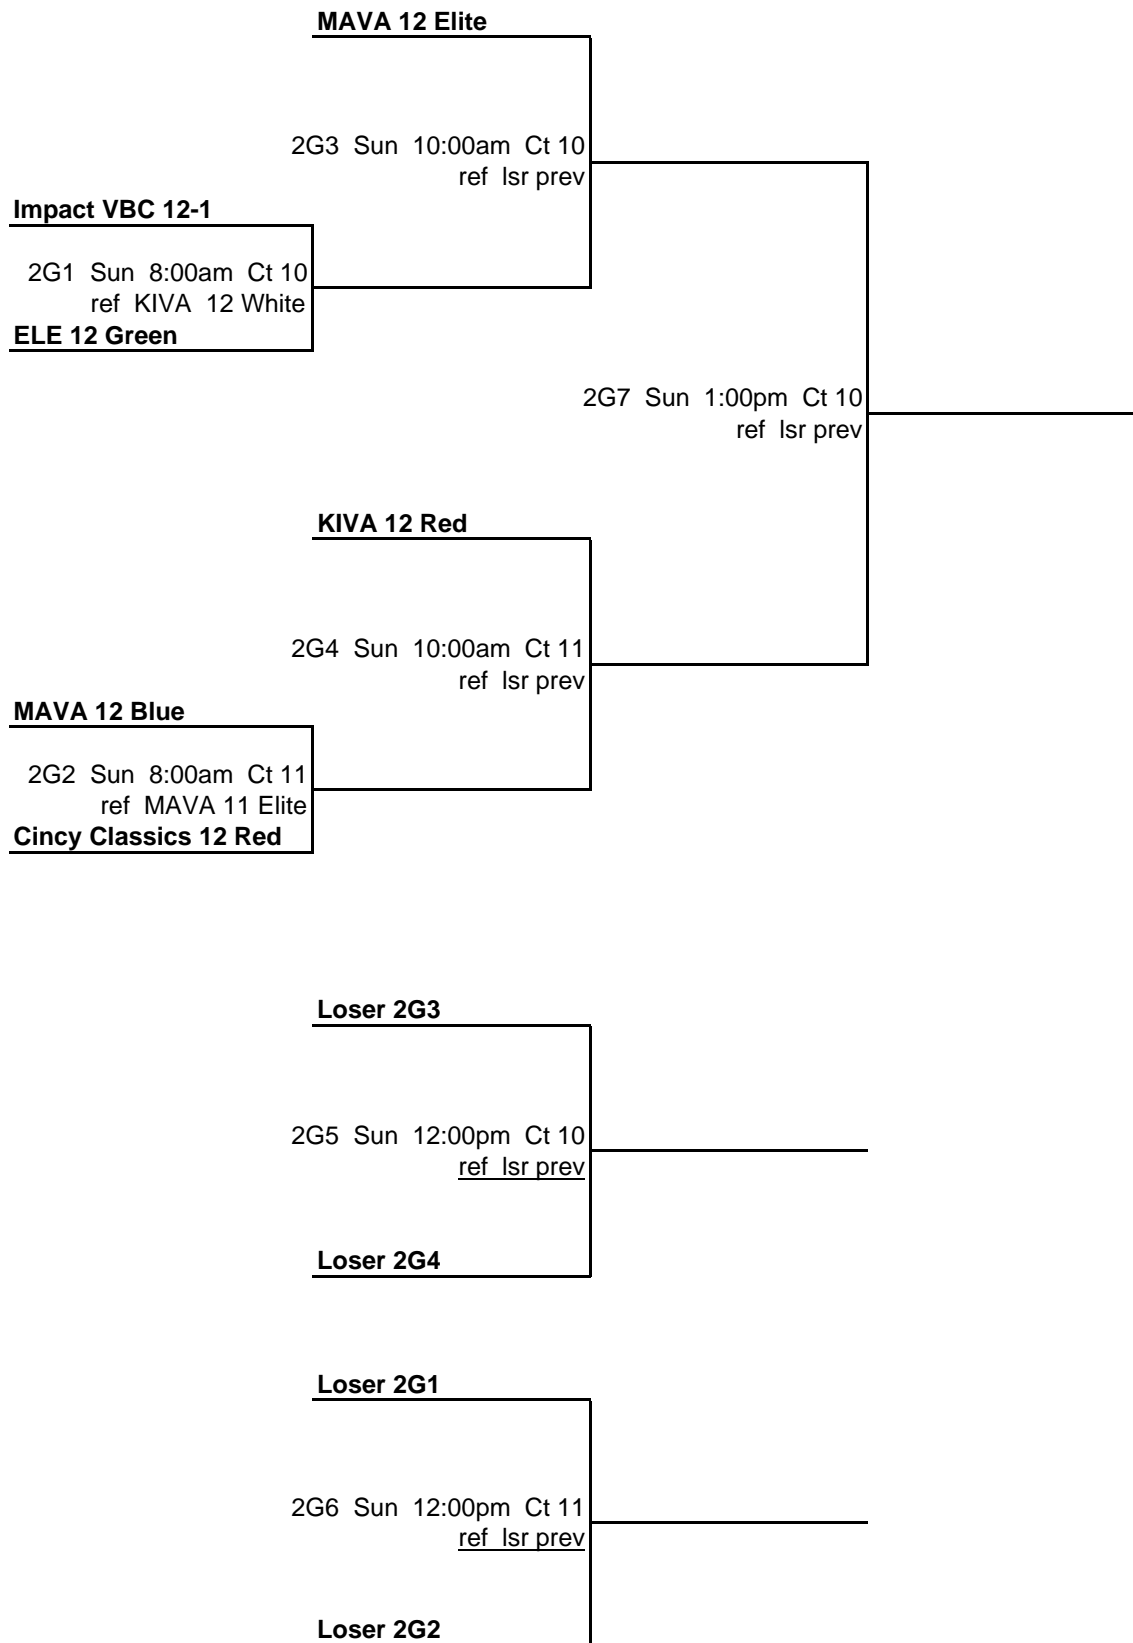

12s Gold
MidAmerica Volleyball - Open Challenge 2/28 - 3/1/09