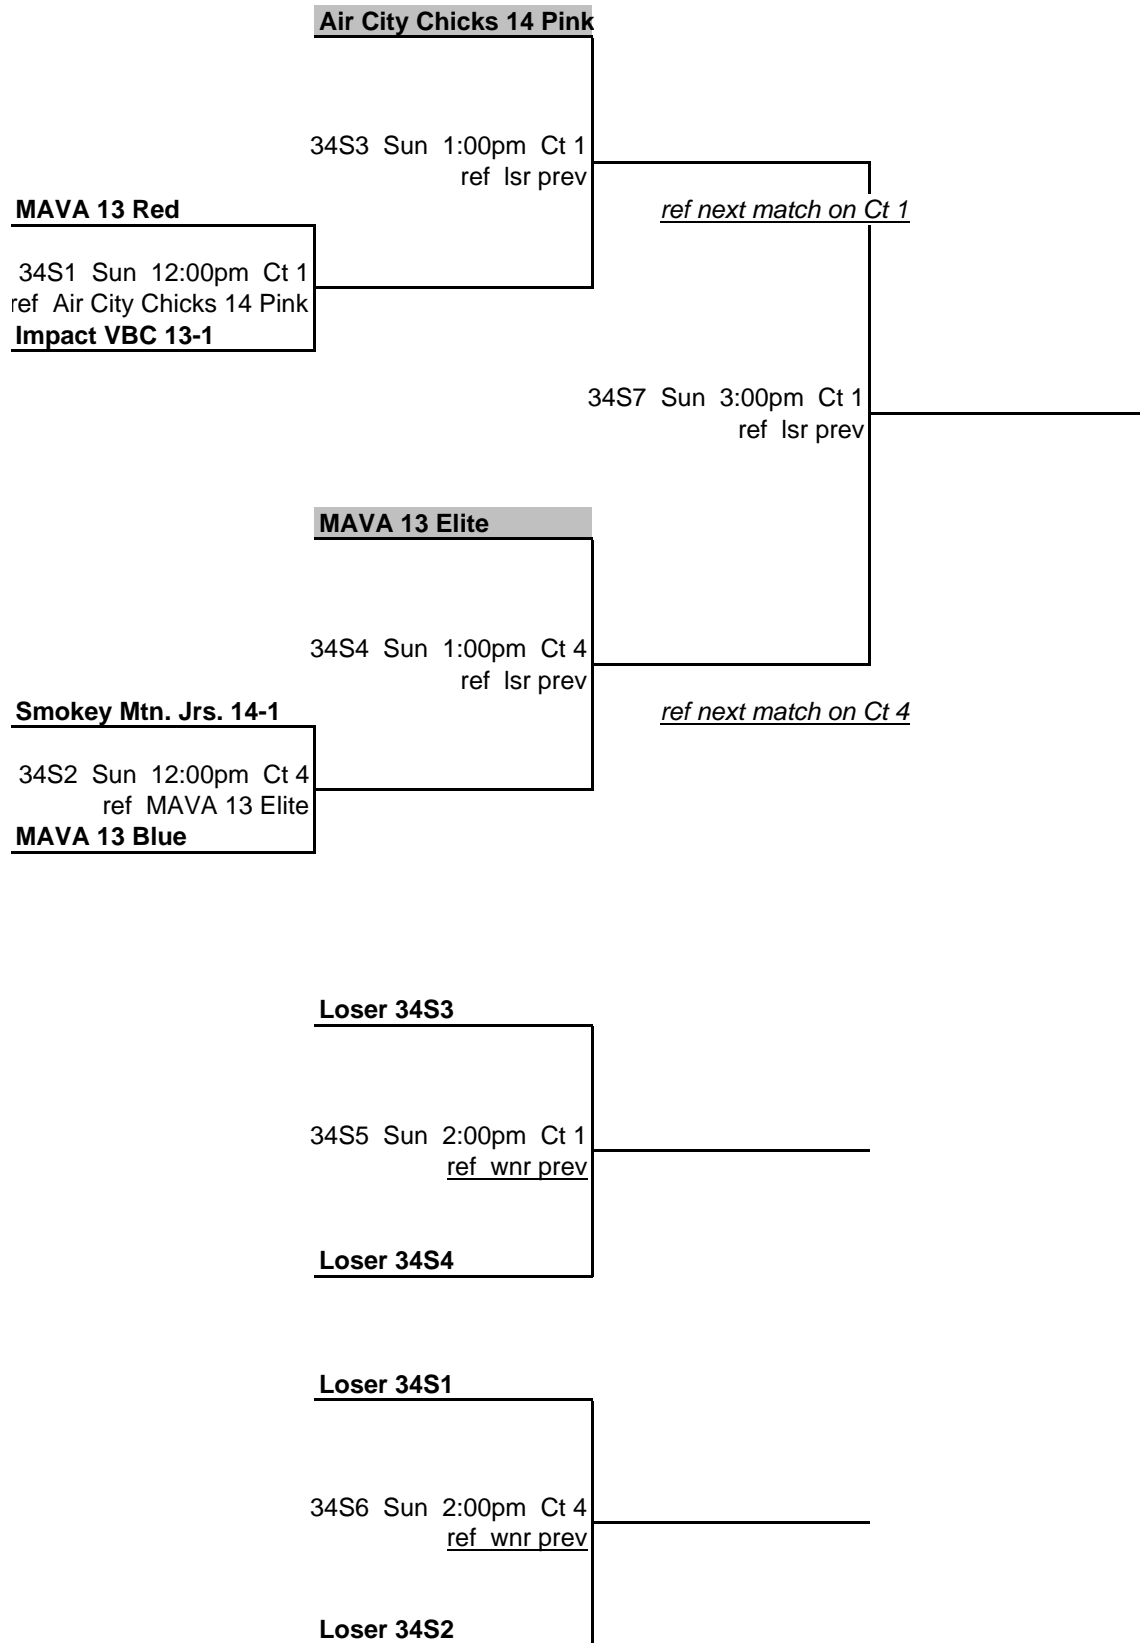

13s/14s Silver

MidAmerica Volleyball - Open Challenge 2/28 - 3/1/09