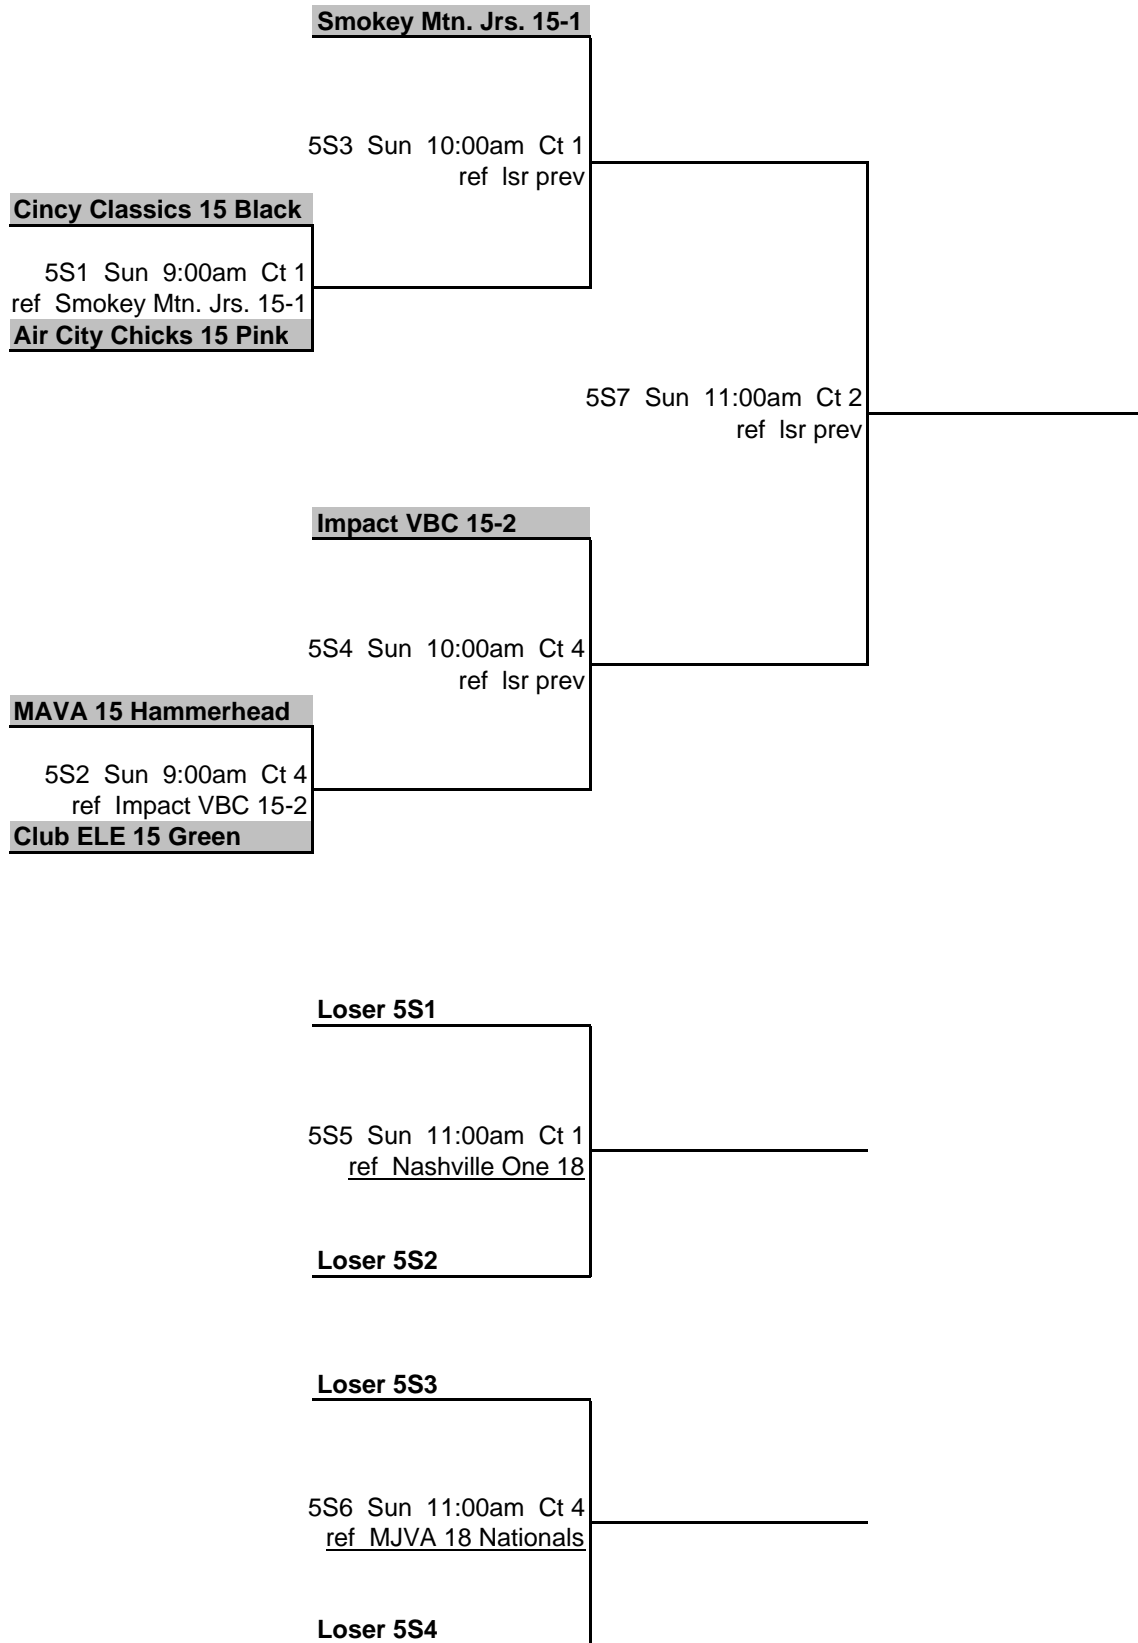

15s Silver

MidAmerica Volleyball - Open Challenge 2/28 - 3/1/09