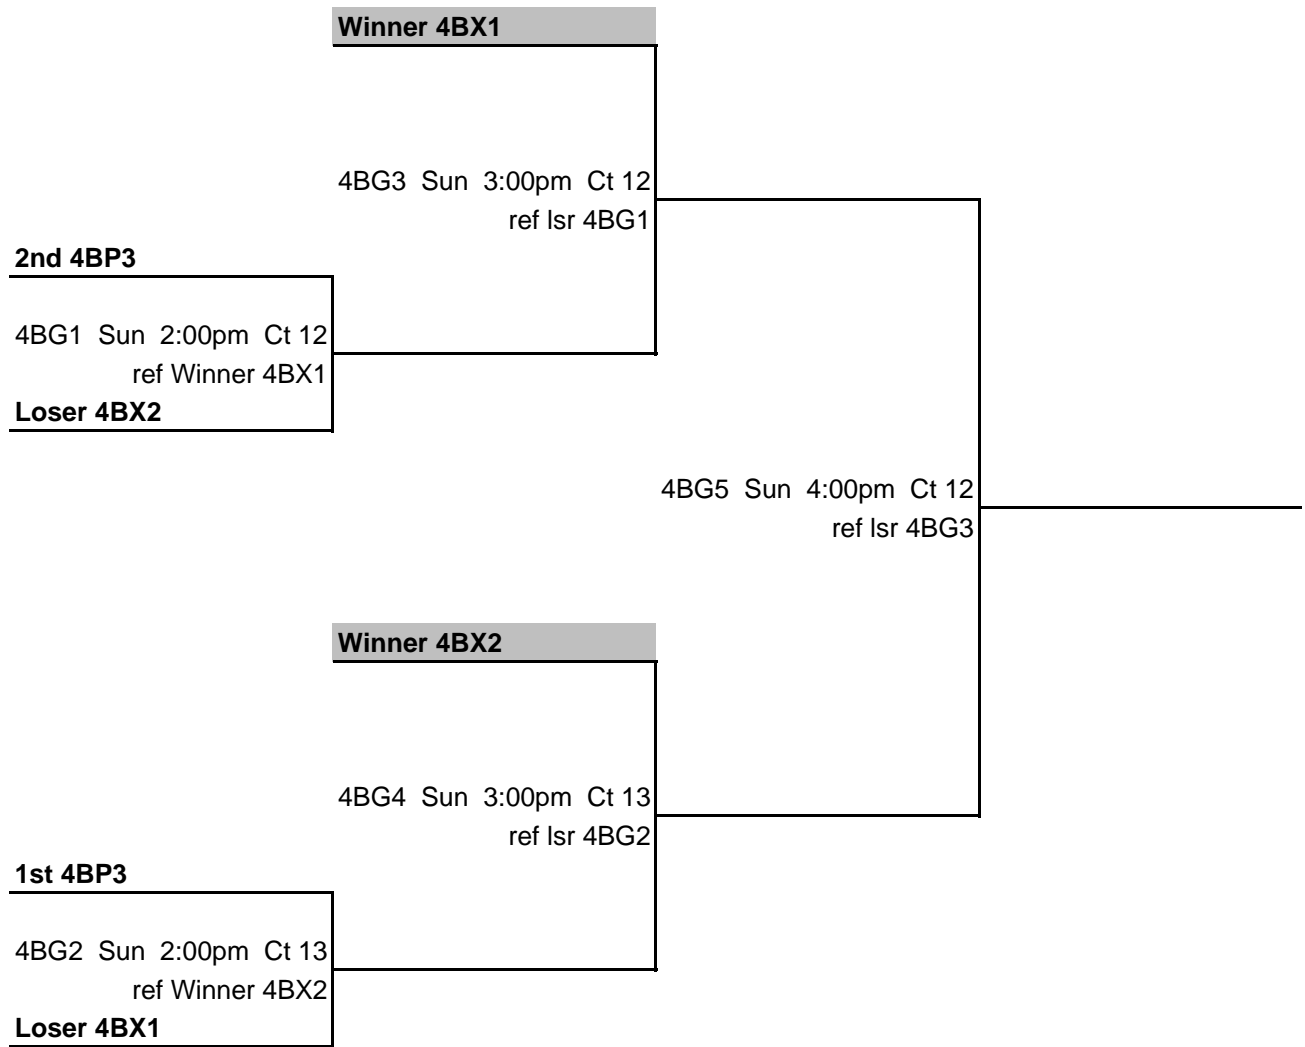

6BX1,6BX2,6BX3
Hazelwood Middle School
Sun 11:00am Courts 10/11

- 1 2nd 6BP2
- 2 2nd 6BP1
- 3 1st 6BP1

- 1 3rd 6BP1
- 2 3rd 6BP2
- 3 1st 6BP2

14 Boys Gold

2016 MidAmerica Volleyball - Kickoff Classic 1/10