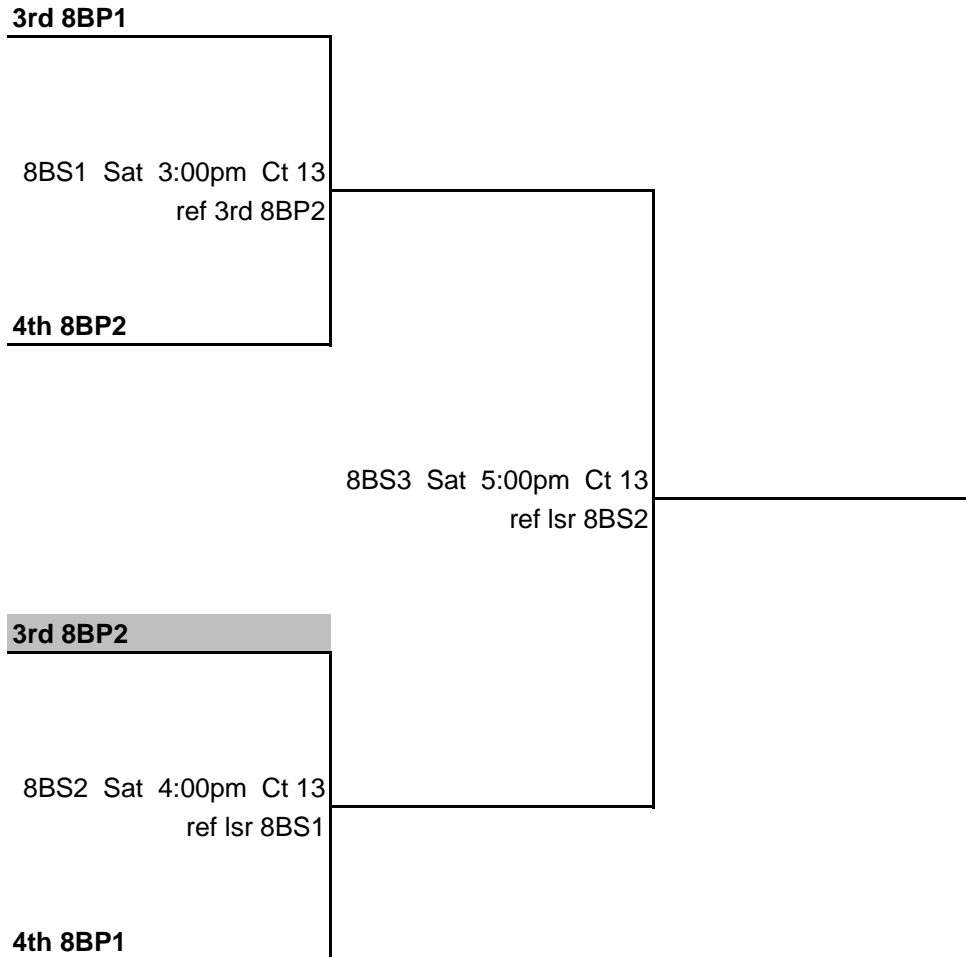

18 Boys Silver
2016 MidAmerica Volleyball - Kickoff Classic 1/9

Referee prior match on same court