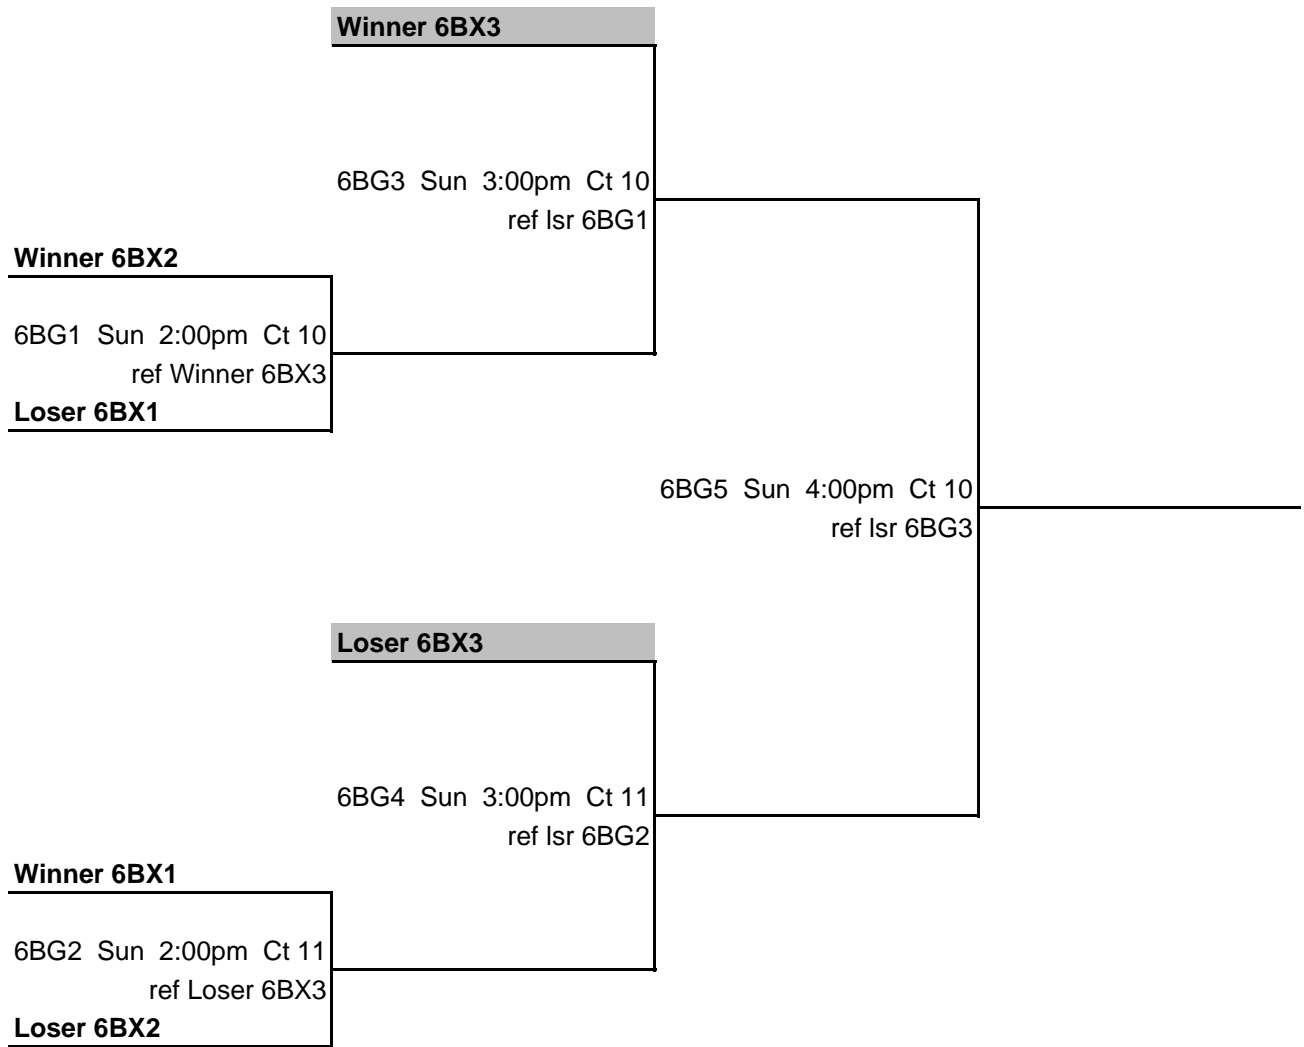

16 Boys Gold
2016 MidAmerica Volleyball - Kickoff Classic 1/10

Referee prior match on same court