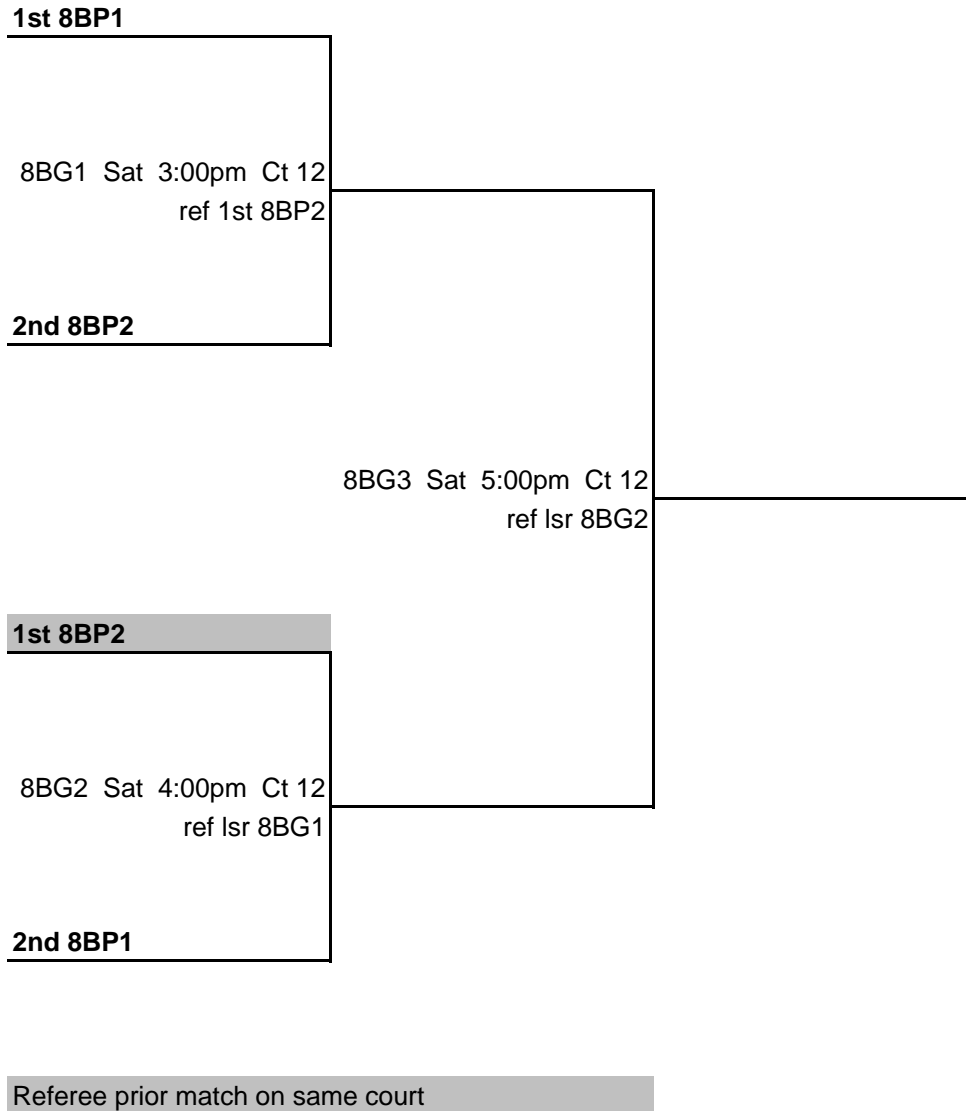

18 Boys Gold

2016 MidAmerica Volleyball - Kickoff Classic 1/9